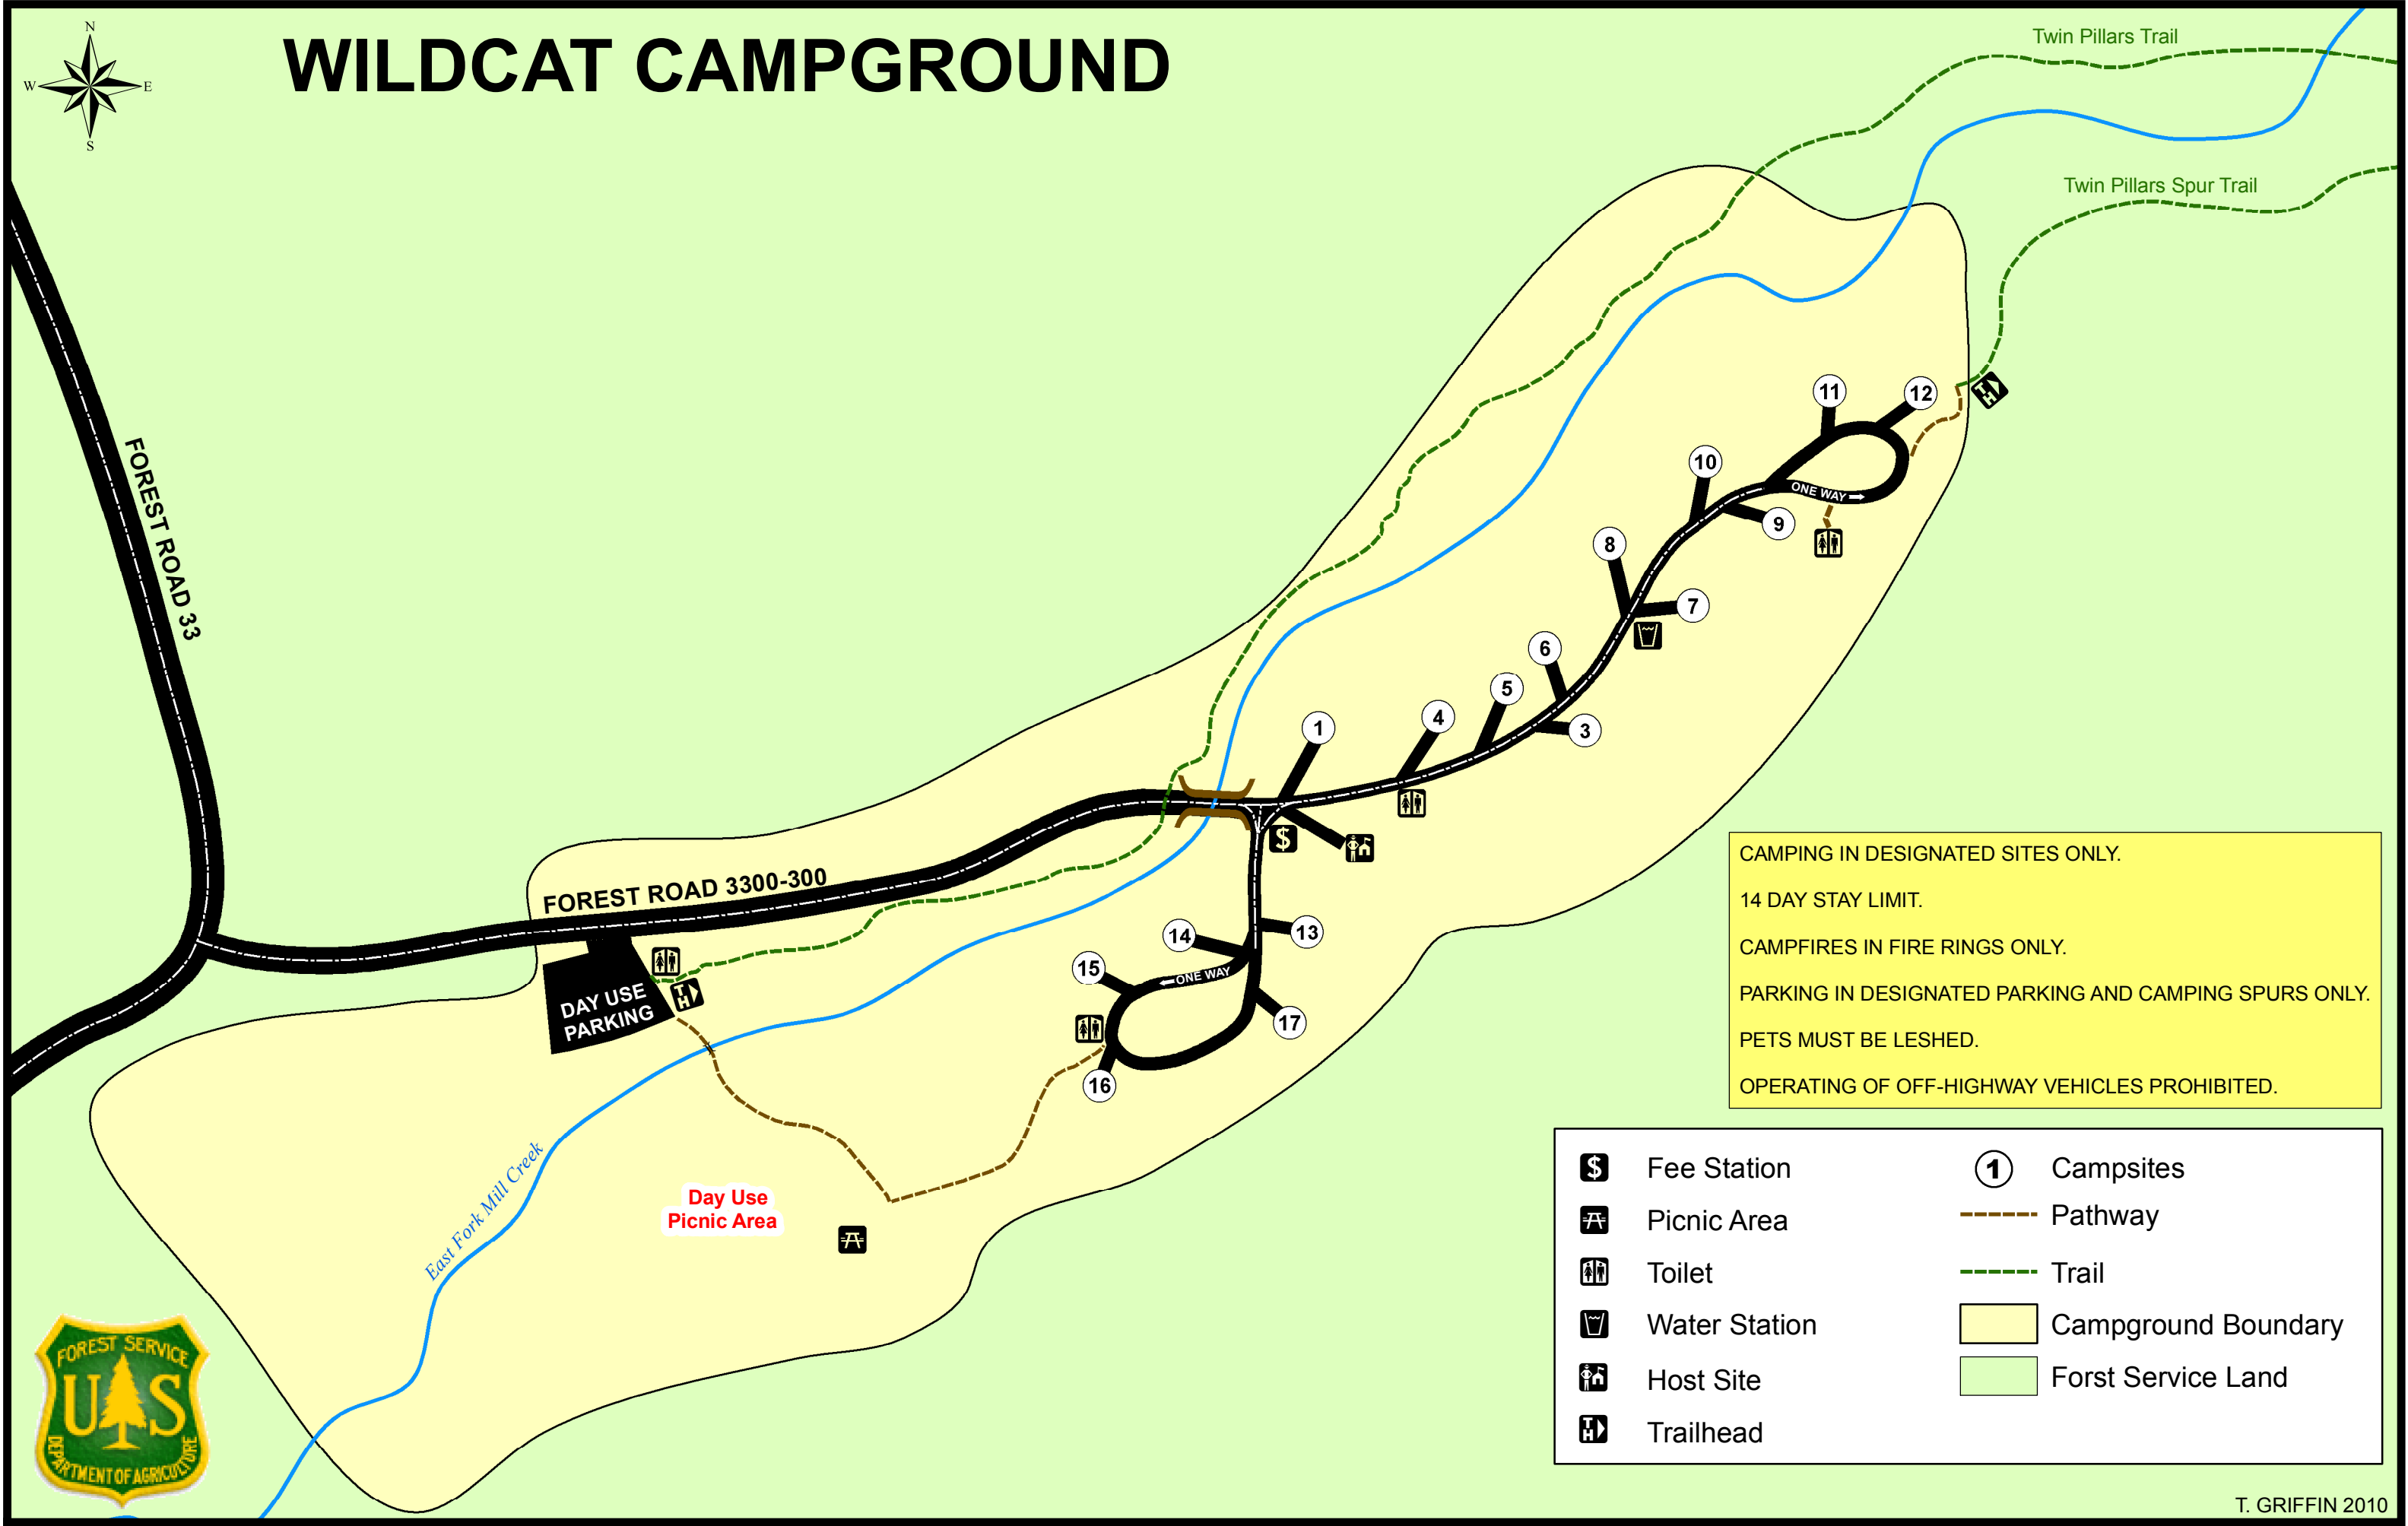

WILDCAT CAMPGROUND

CAMPING IN DESIGNATED SITES ONLY.
 14 DAY STAY LIMIT.
 CAMPFIRES IN FIRE RINGS ONLY.
 PARKING IN DESIGNATED PARKING AND CAMPING SPURS ONLY.
 PETS MUST BE LESHED.
 OPERATING OF OFF-HIGHWAY VEHICLES PROHIBITED.

- | | |
|---------------|---------------------|
| Fee Station | Campsites |
| Picnic Area | Pathway |
| Toilet | Trail |
| Water Station | Campground Boundary |
| Host Site | Forst Service Land |
| Trailhead | |