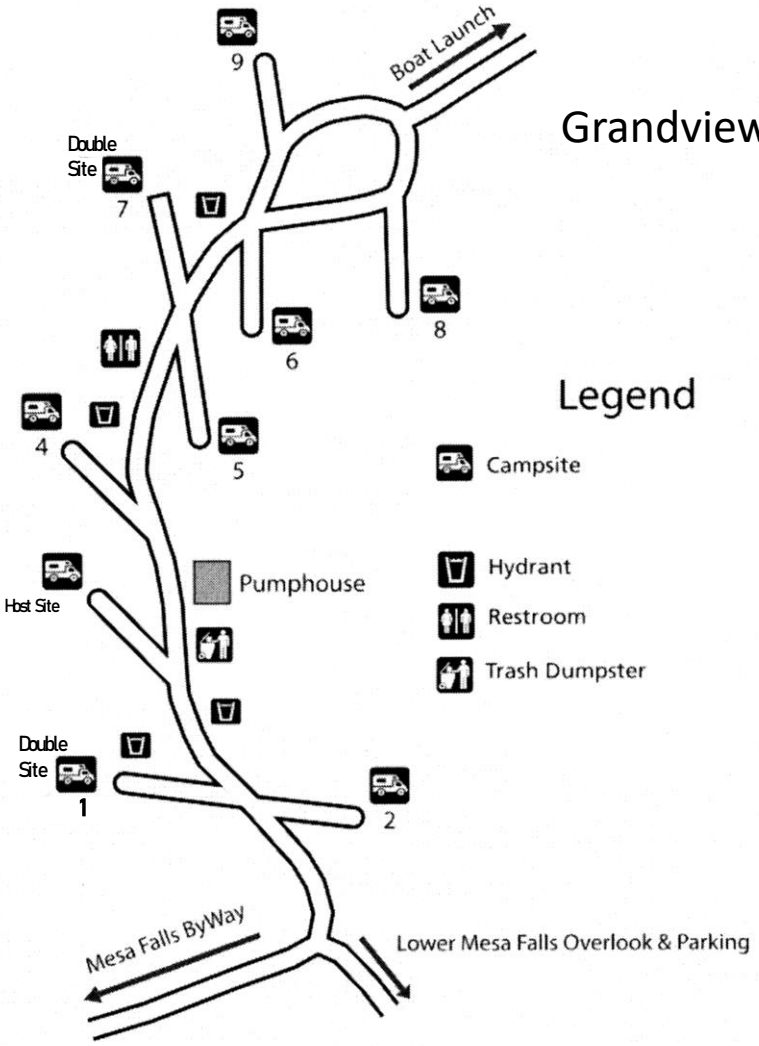

Grandview Campground

Legend

- Campsite
- Hydrant
- Restroom
- Trash Dumpster
- Pumphouse