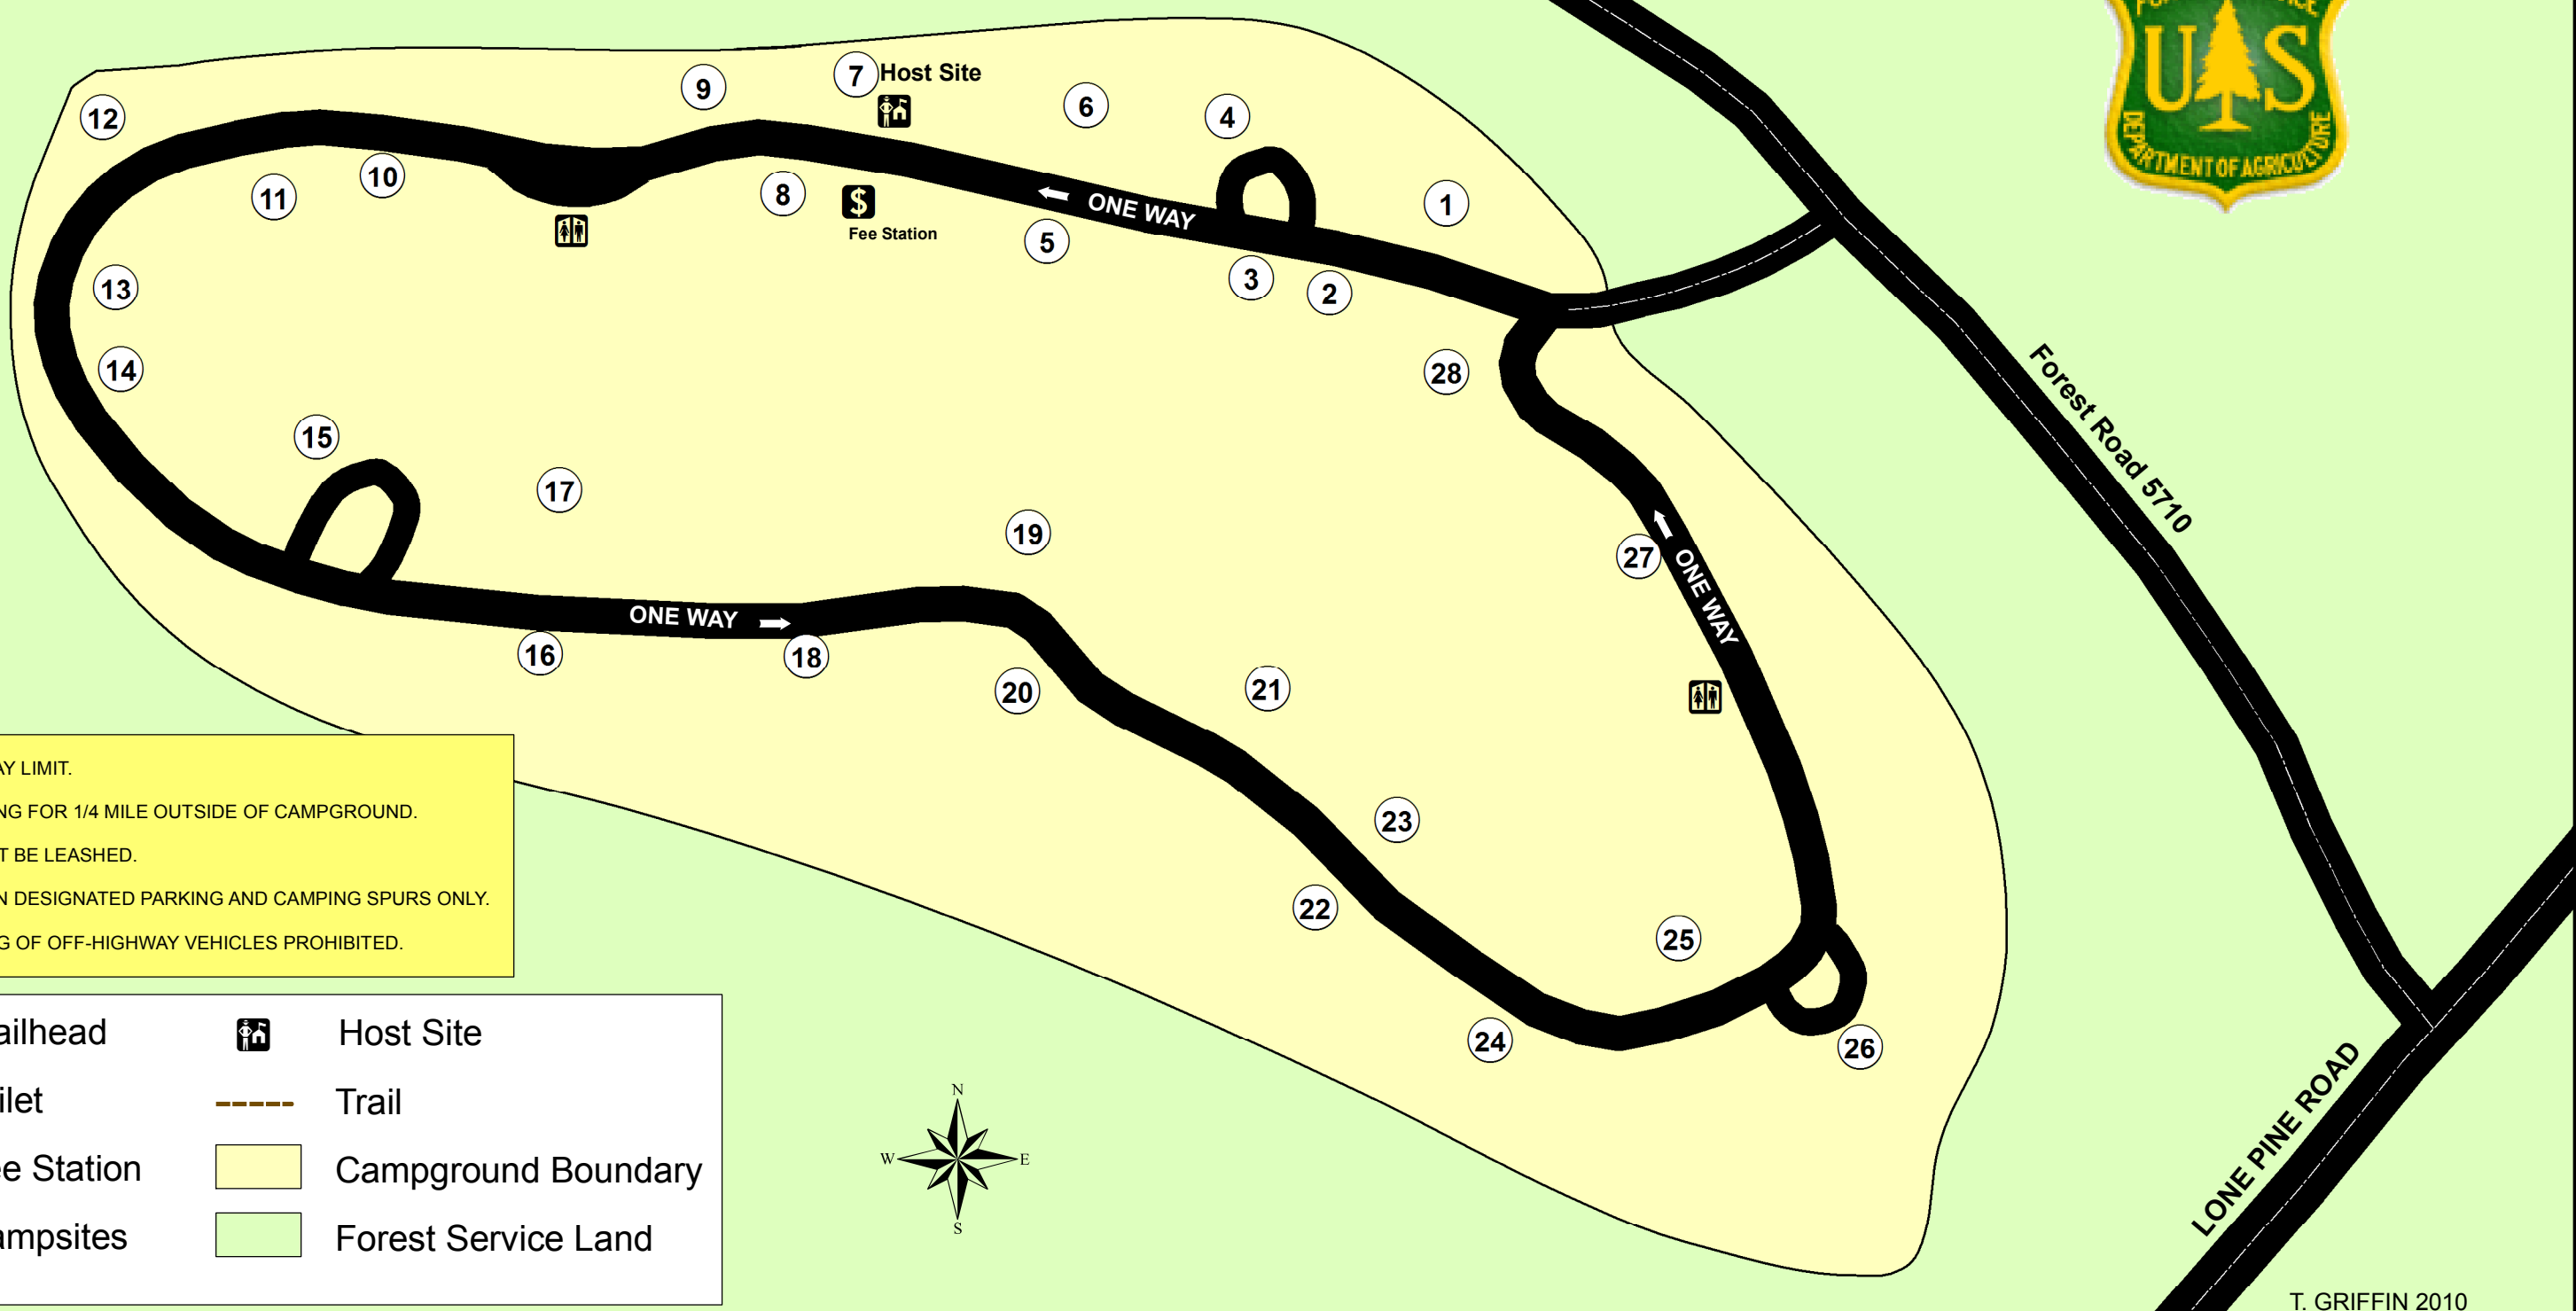

SKULL HOLLOW CAMPGROUND

RIDGE RIDER-COLE LOOP TRAIL

NO CAMPING FOR 1/4 MILE OUTSIDE OF CAMPGROUND.

14 DAY STAY LIMIT.
 NO CAMPING FOR 1/4 MILE OUTSIDE OF CAMPGROUND.
 PETS MUST BE LEASHED.
 PARKING IN DESIGNATED PARKING AND CAMPING SPURS ONLY.
 OPERATING OF OFF-HIGHWAY VEHICLES PROHIBITED.

- | | |
|-------------|---------------------|
| Trailhead | Host Site |
| Toilet | Trail |
| Fee Station | Campground Boundary |
| Campsites | Forest Service Land |