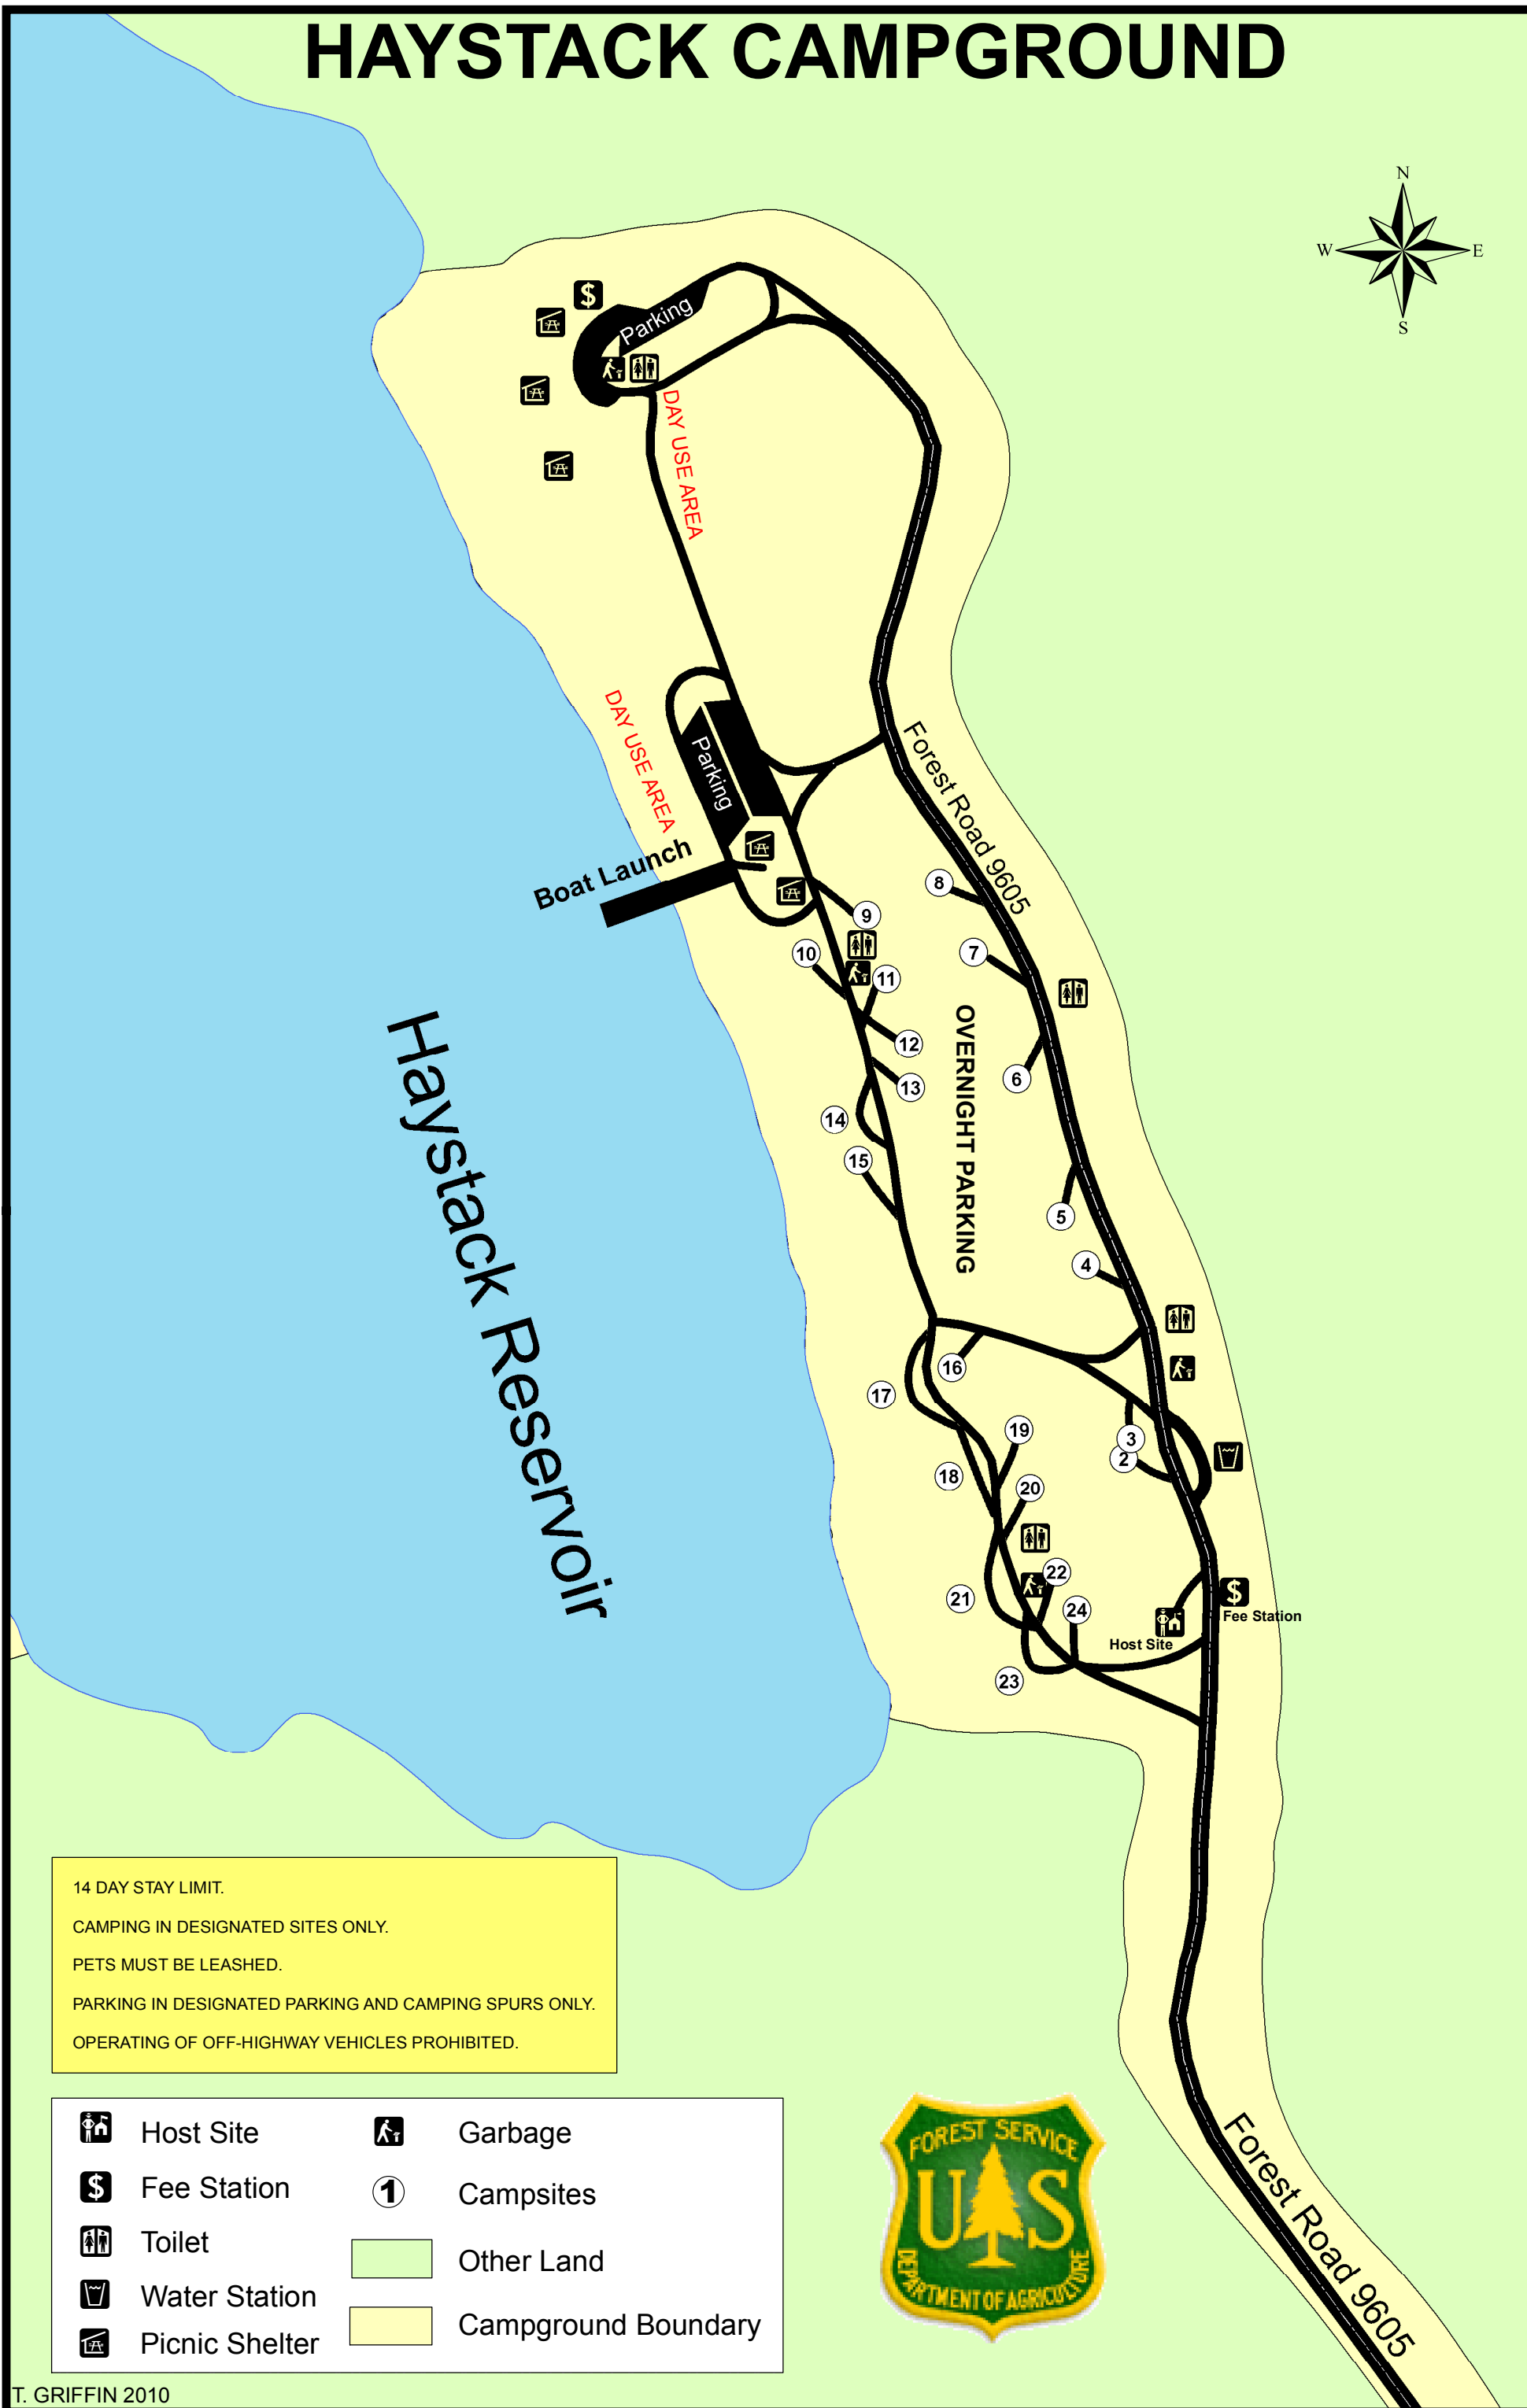

HAYSTACK CAMPGROUND

14 DAY STAY LIMIT.
 CAMPING IN DESIGNATED SITES ONLY.
 PETS MUST BE LEASHED.
 PARKING IN DESIGNATED PARKING AND CAMPING SPURS ONLY.
 OPERATING OF OFF-HIGHWAY VEHICLES PROHIBITED.

	Host Site		Garbage
	Fee Station		Campsites
	Toilet		Other Land
	Water Station		Campground Boundary
	Picnic Shelter		