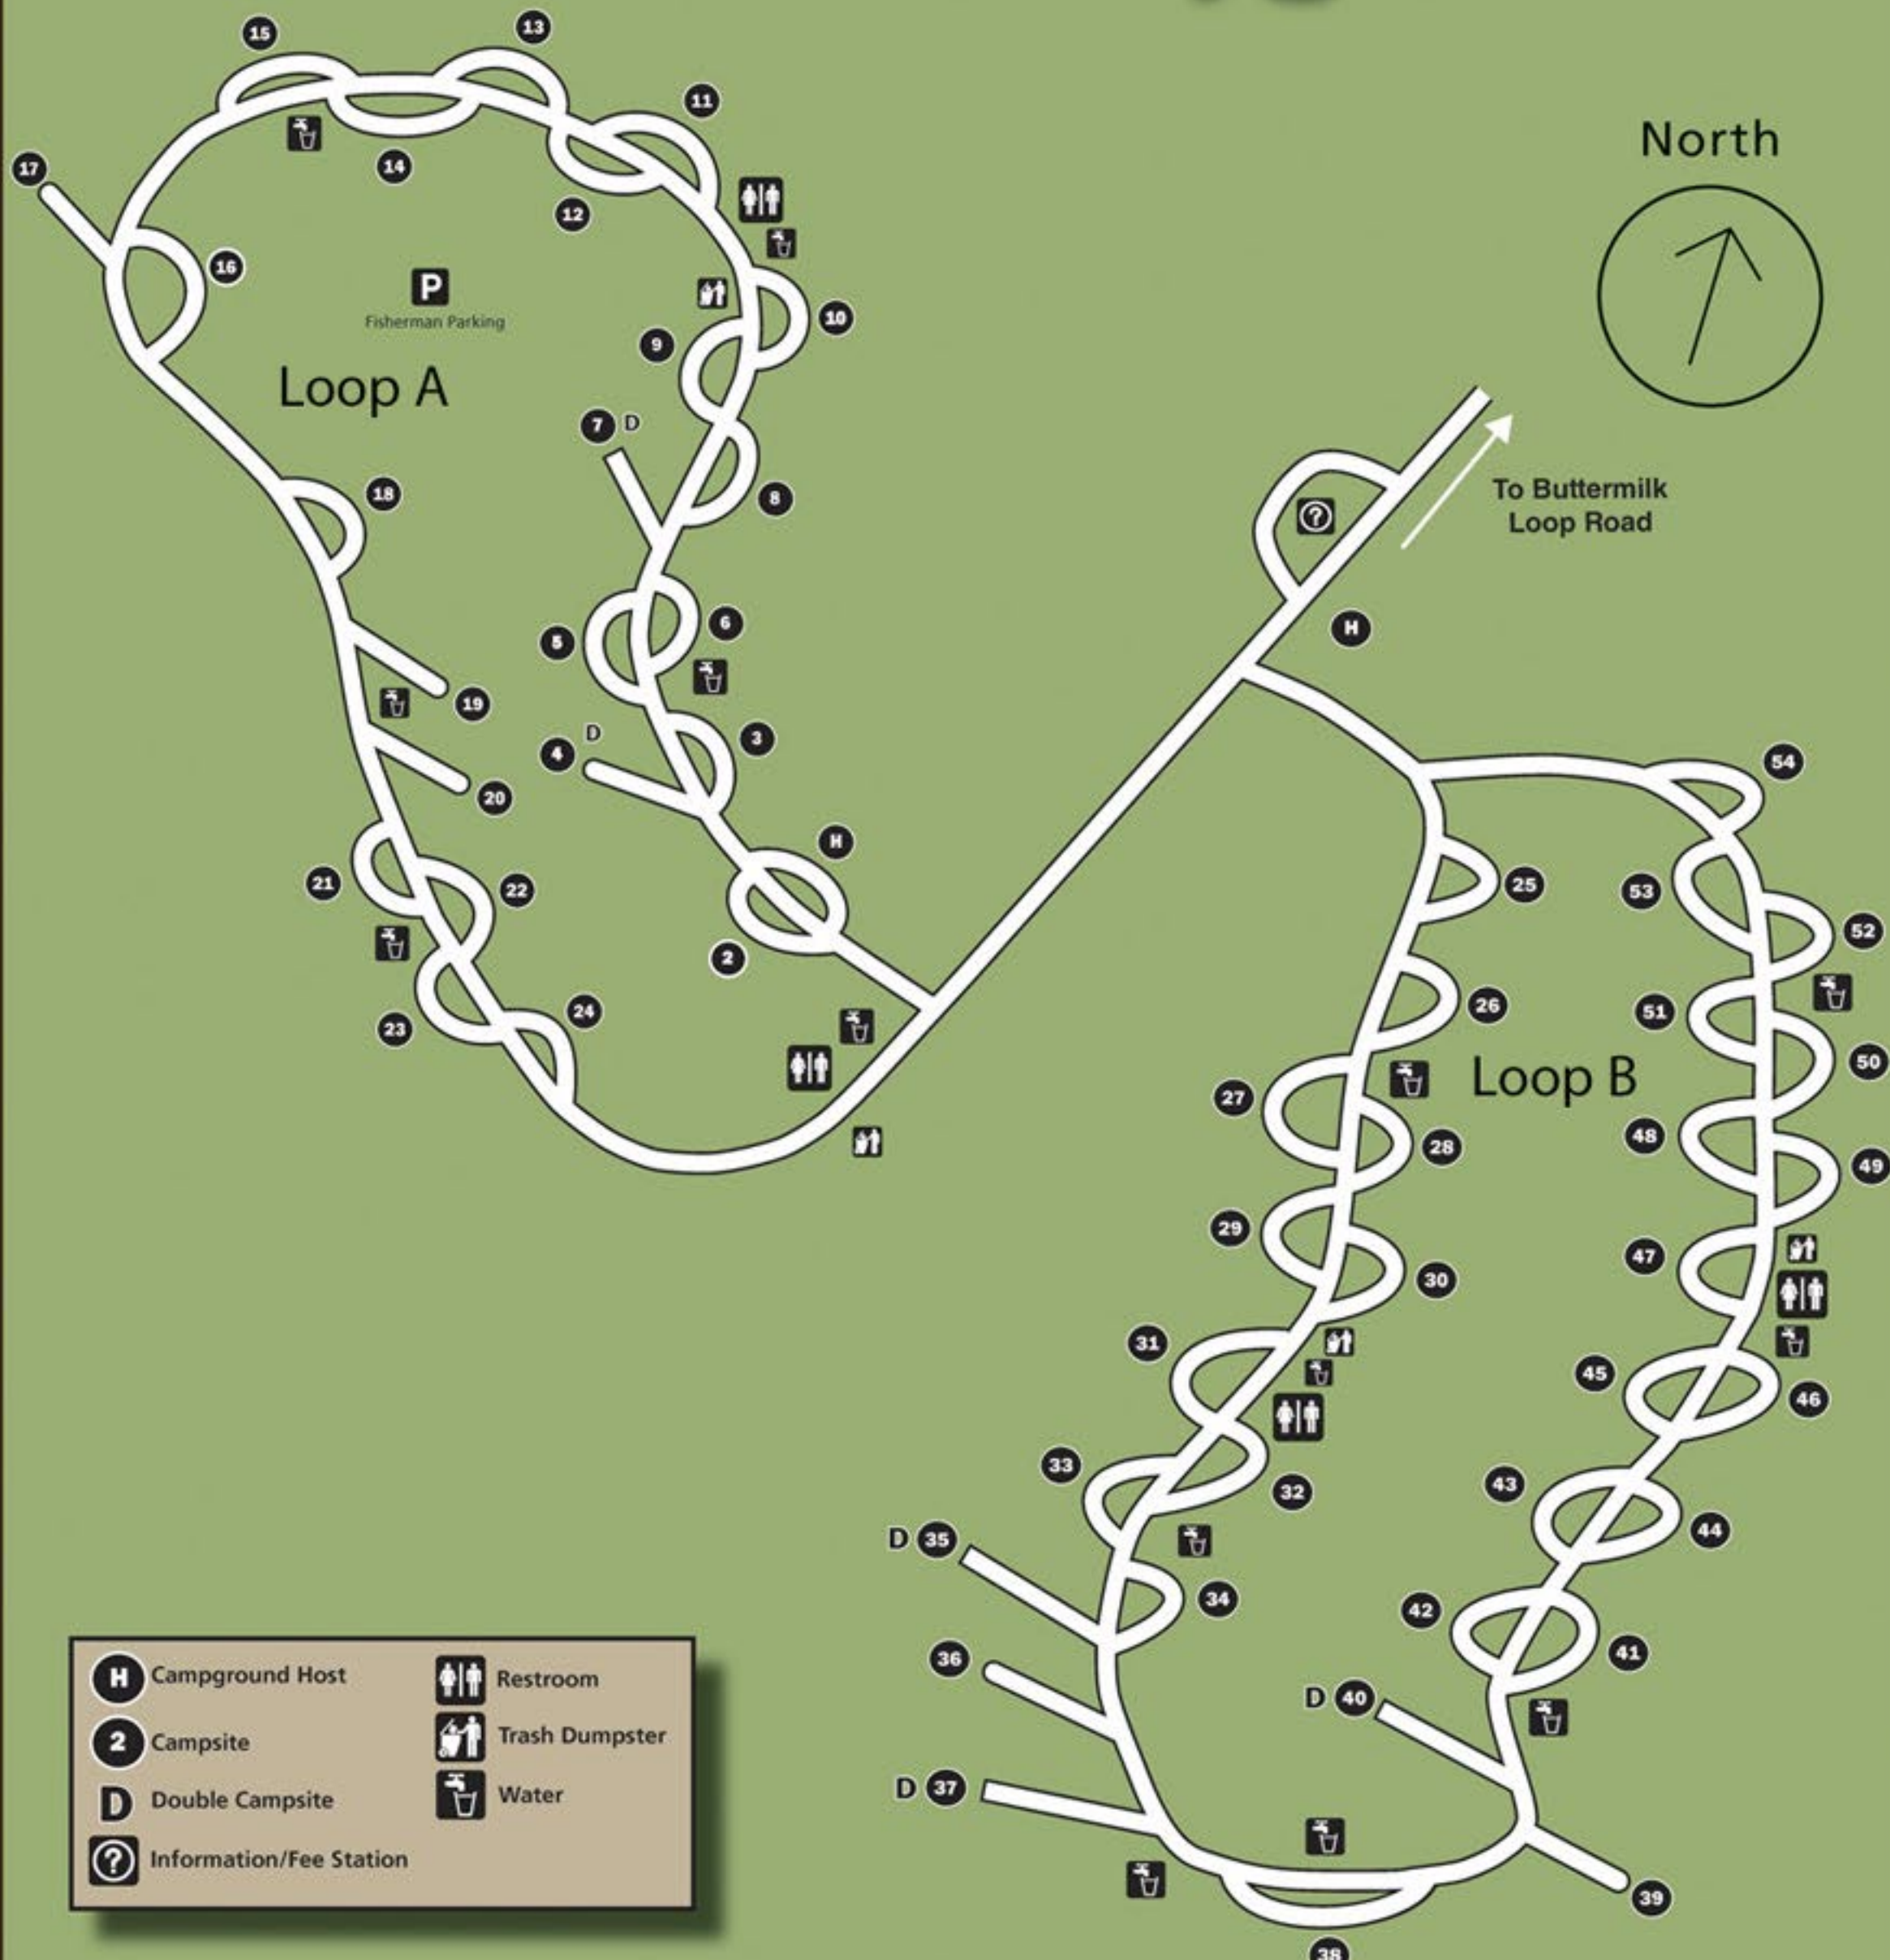

Buttermilk Campground

To Buttermilk Loop Road

Loop A

Loop B

H Campground Host	Restroom
2 Campsite	Trash Dumpster
D Double Campsite	Water
? Information/Fee Station	