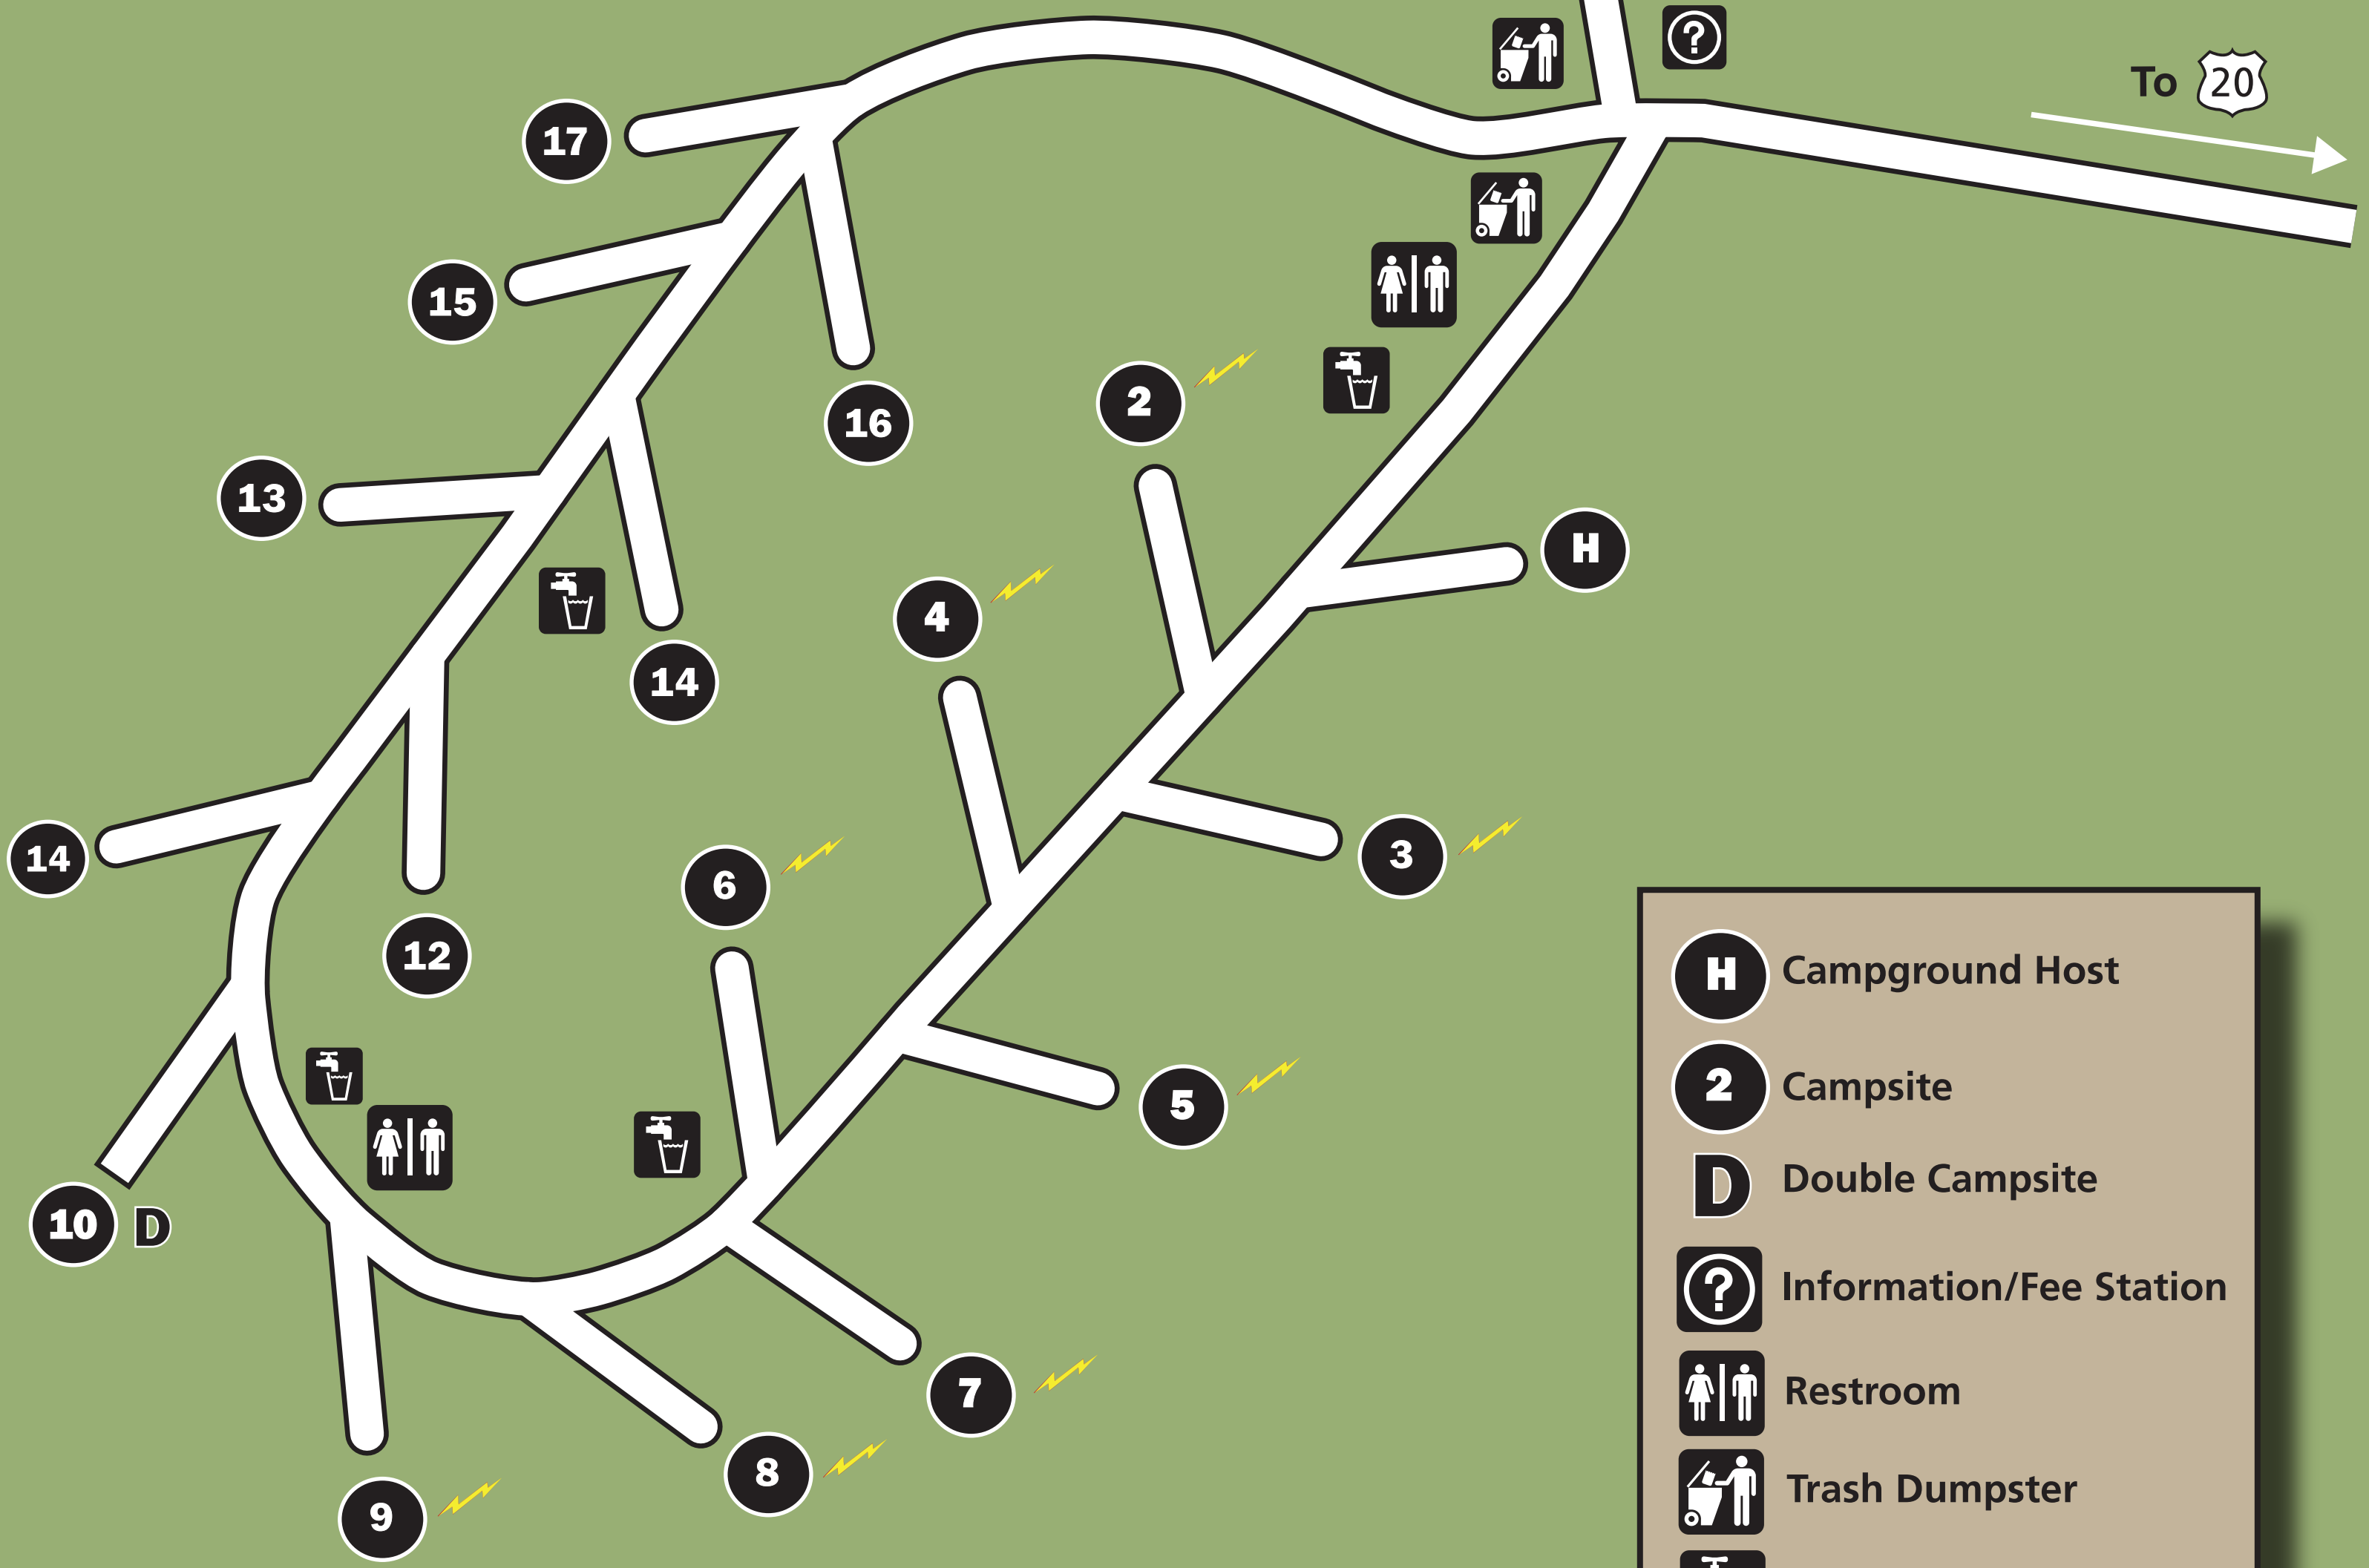

# Loop B

North

To Loop B

To 20

- H** Campground Host
- 2** Campsite
- D** Double Campsite
- ?** Information/Fee Station
- ♂/♀** Restroom
- ♻️** Trash Dumpster
- 🚰** Water
- ⚡** Electrical Hookup