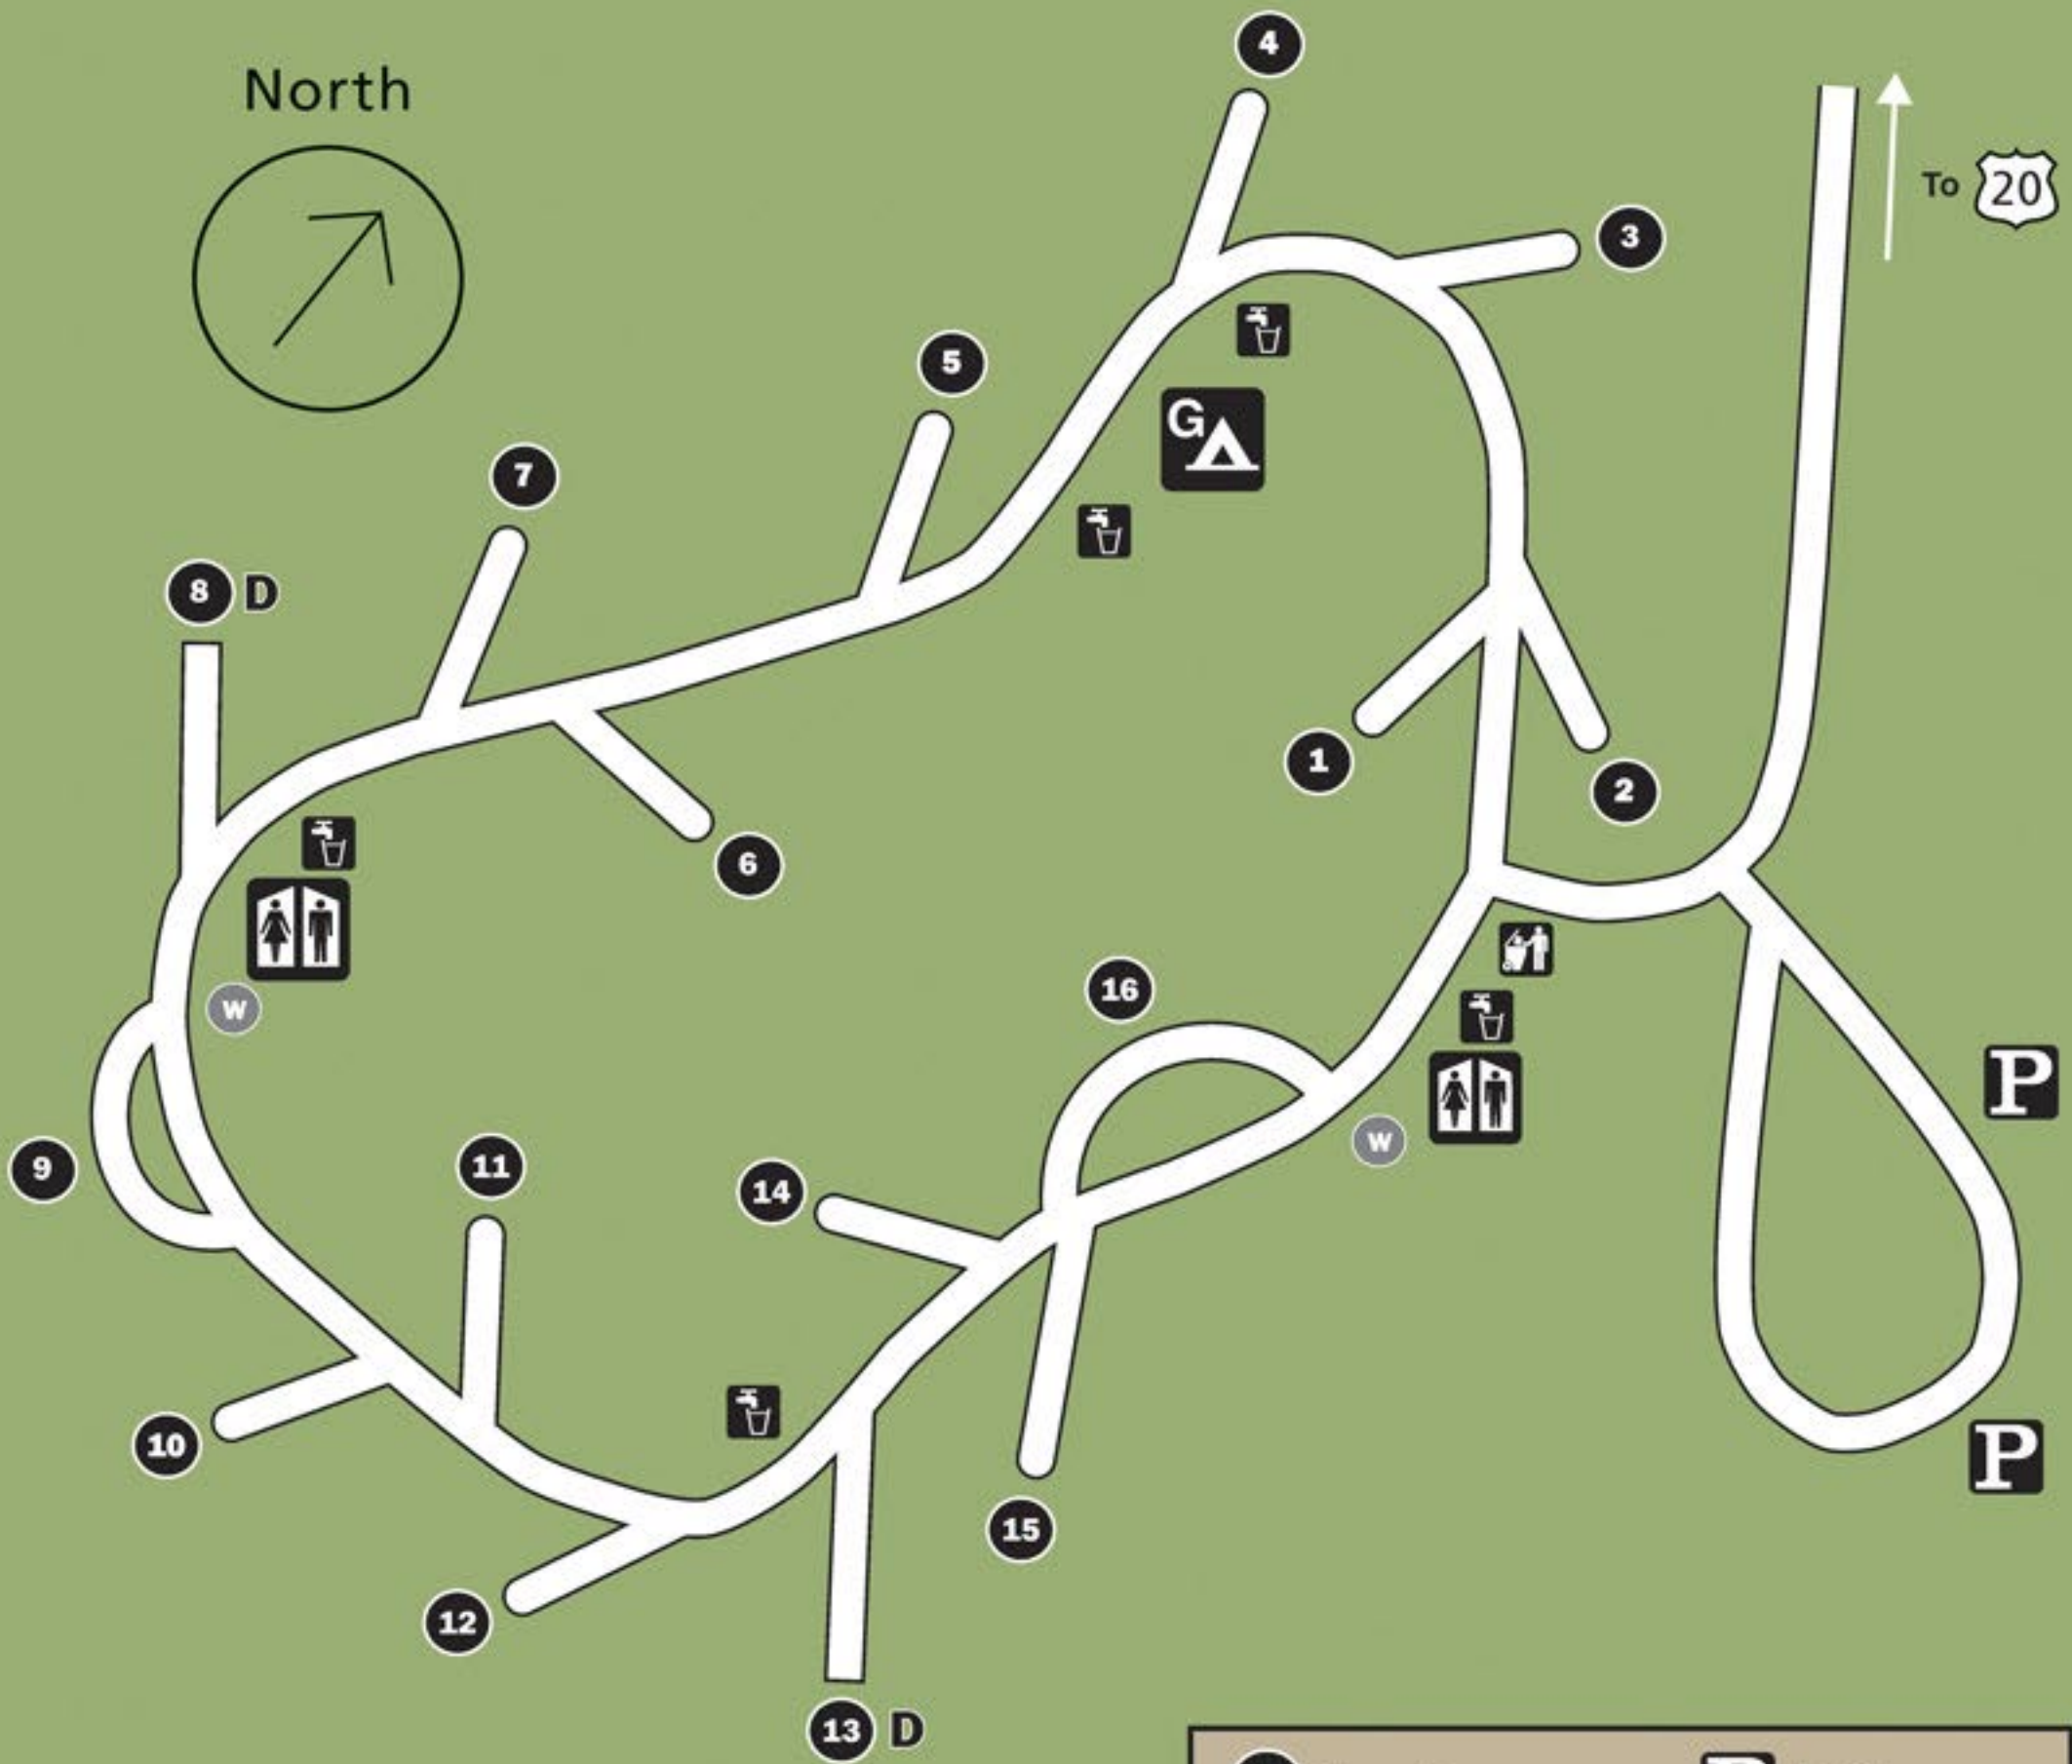

# Loop E

North

To 

 Campsite	 Parking
 Double Campsite	 Restroom
 Gray Water Dump	 Trash Dumpster
 Group Site	 Water
 Information/Fee Station	