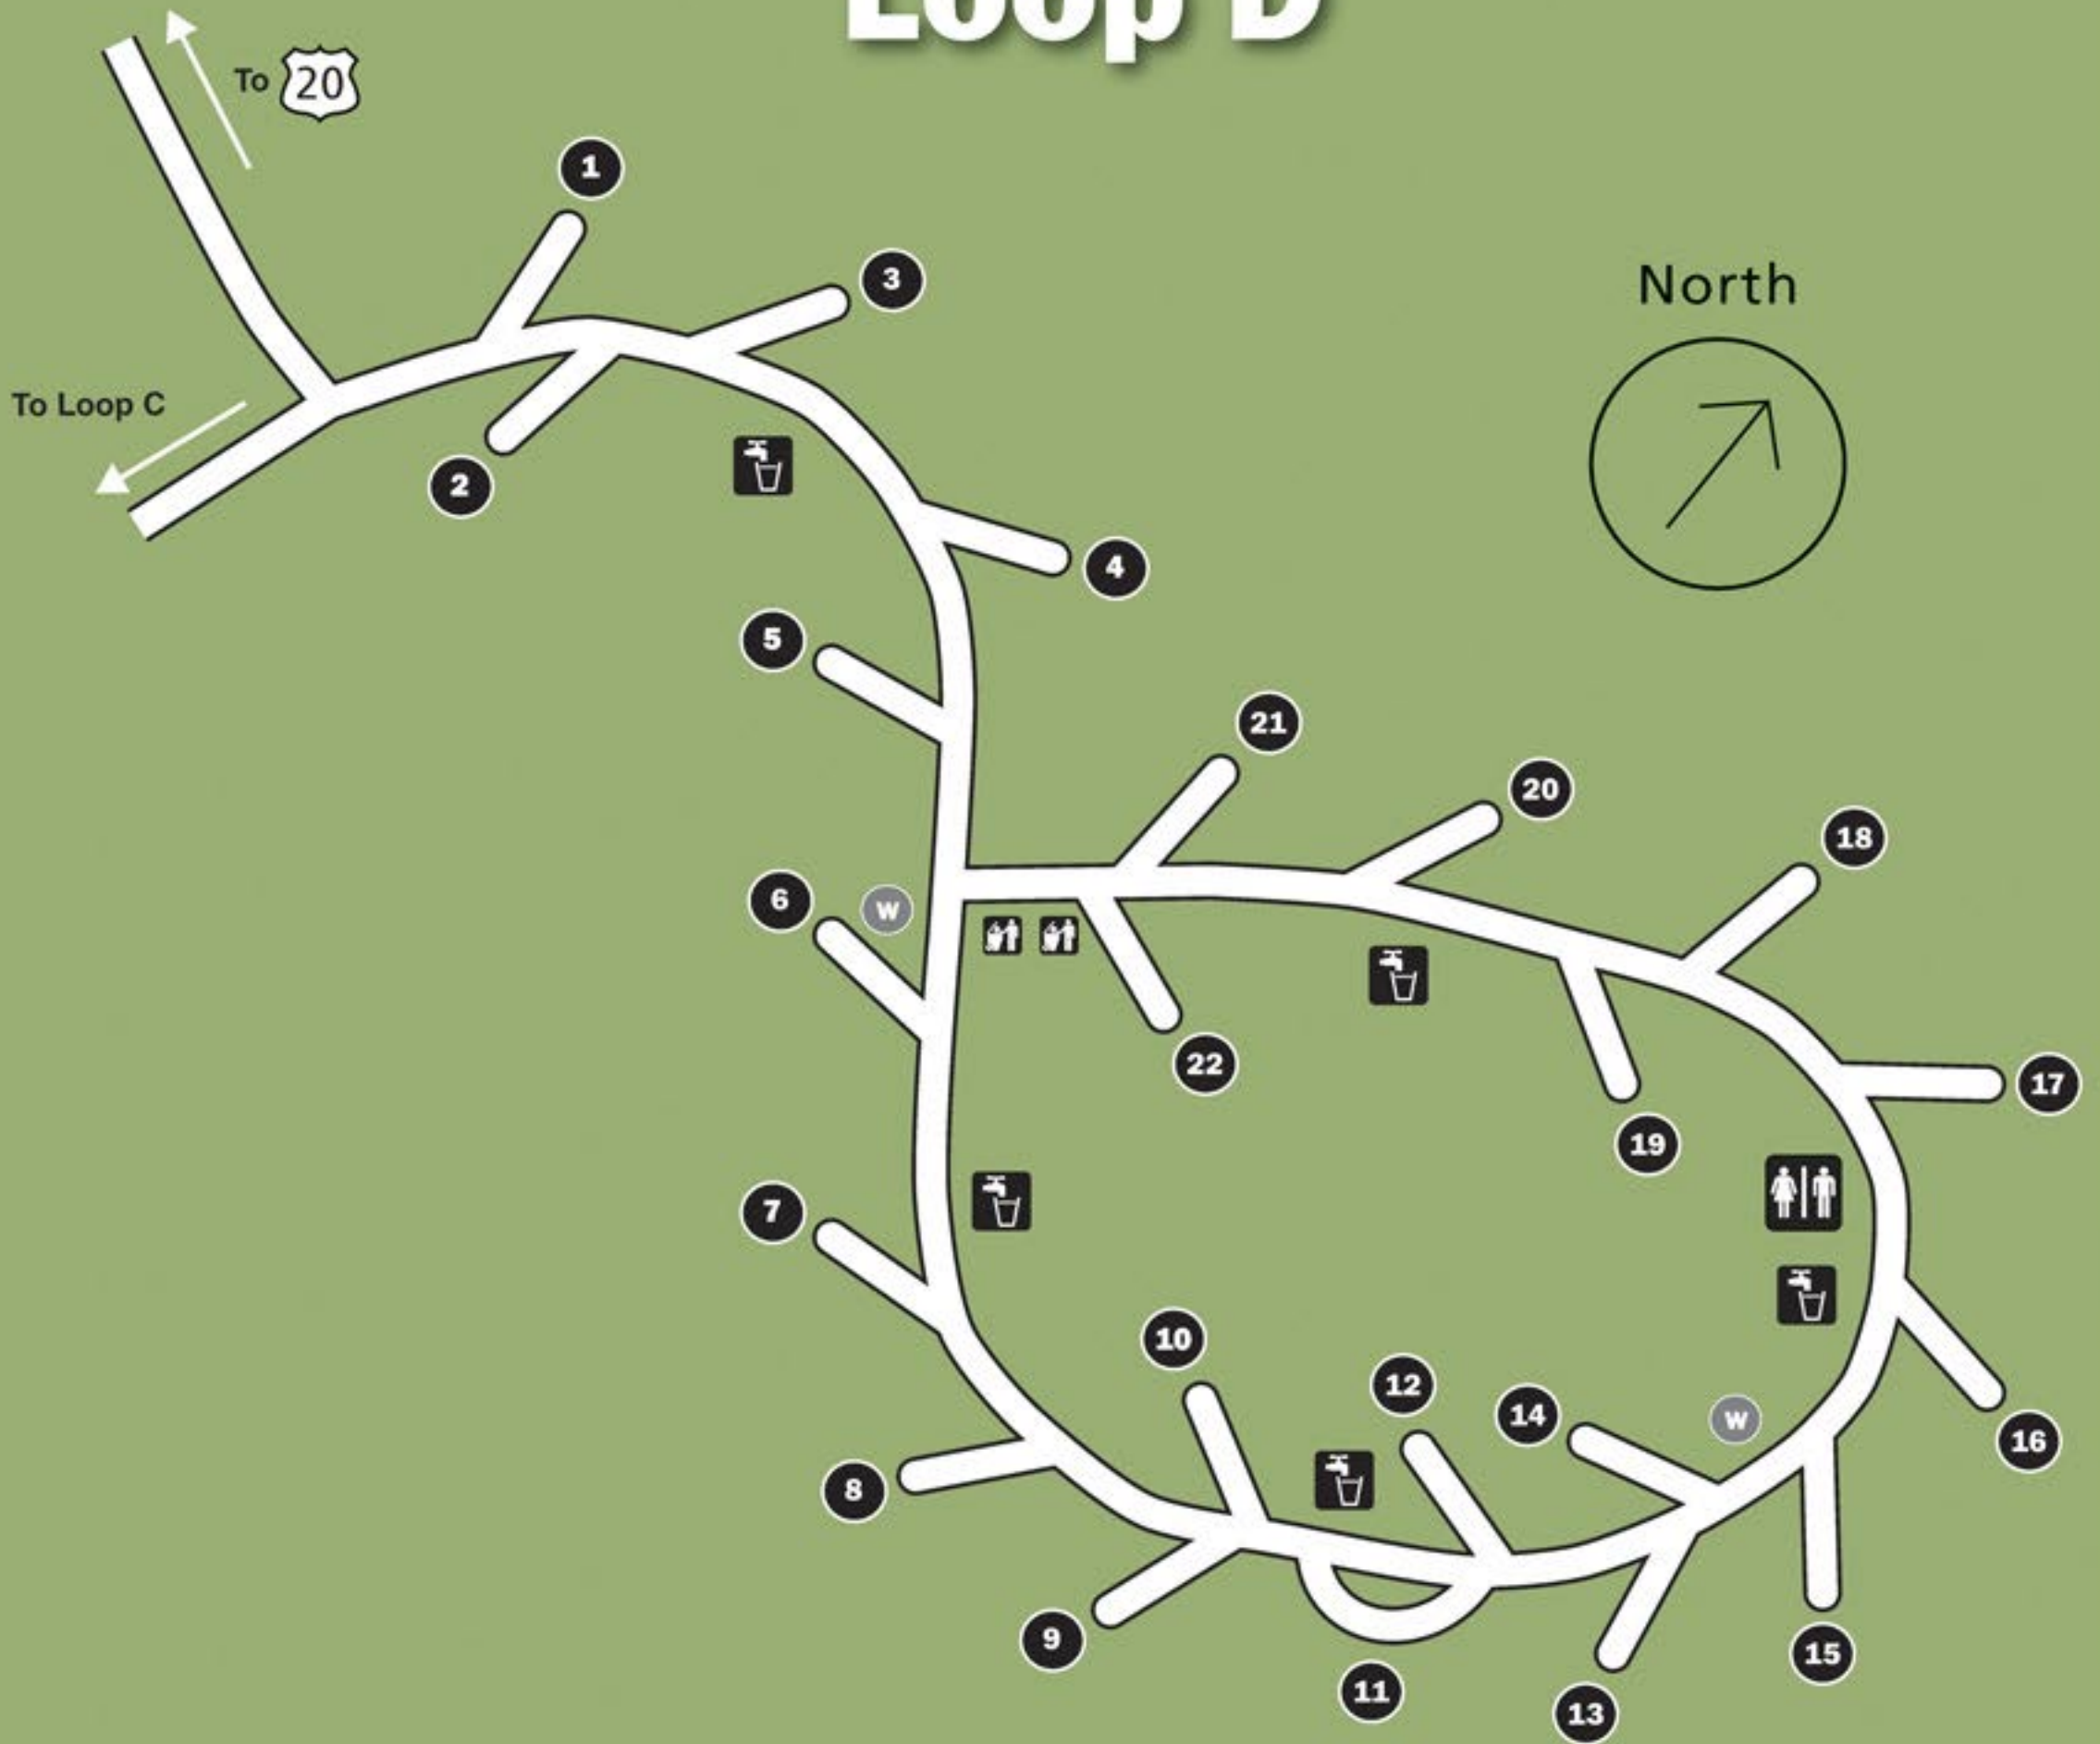

Loop D

H Campground Host	Restroom
2 Campsite	Trash Dumpster
W Gray Water Dump	Water
? Information/Fee Station	