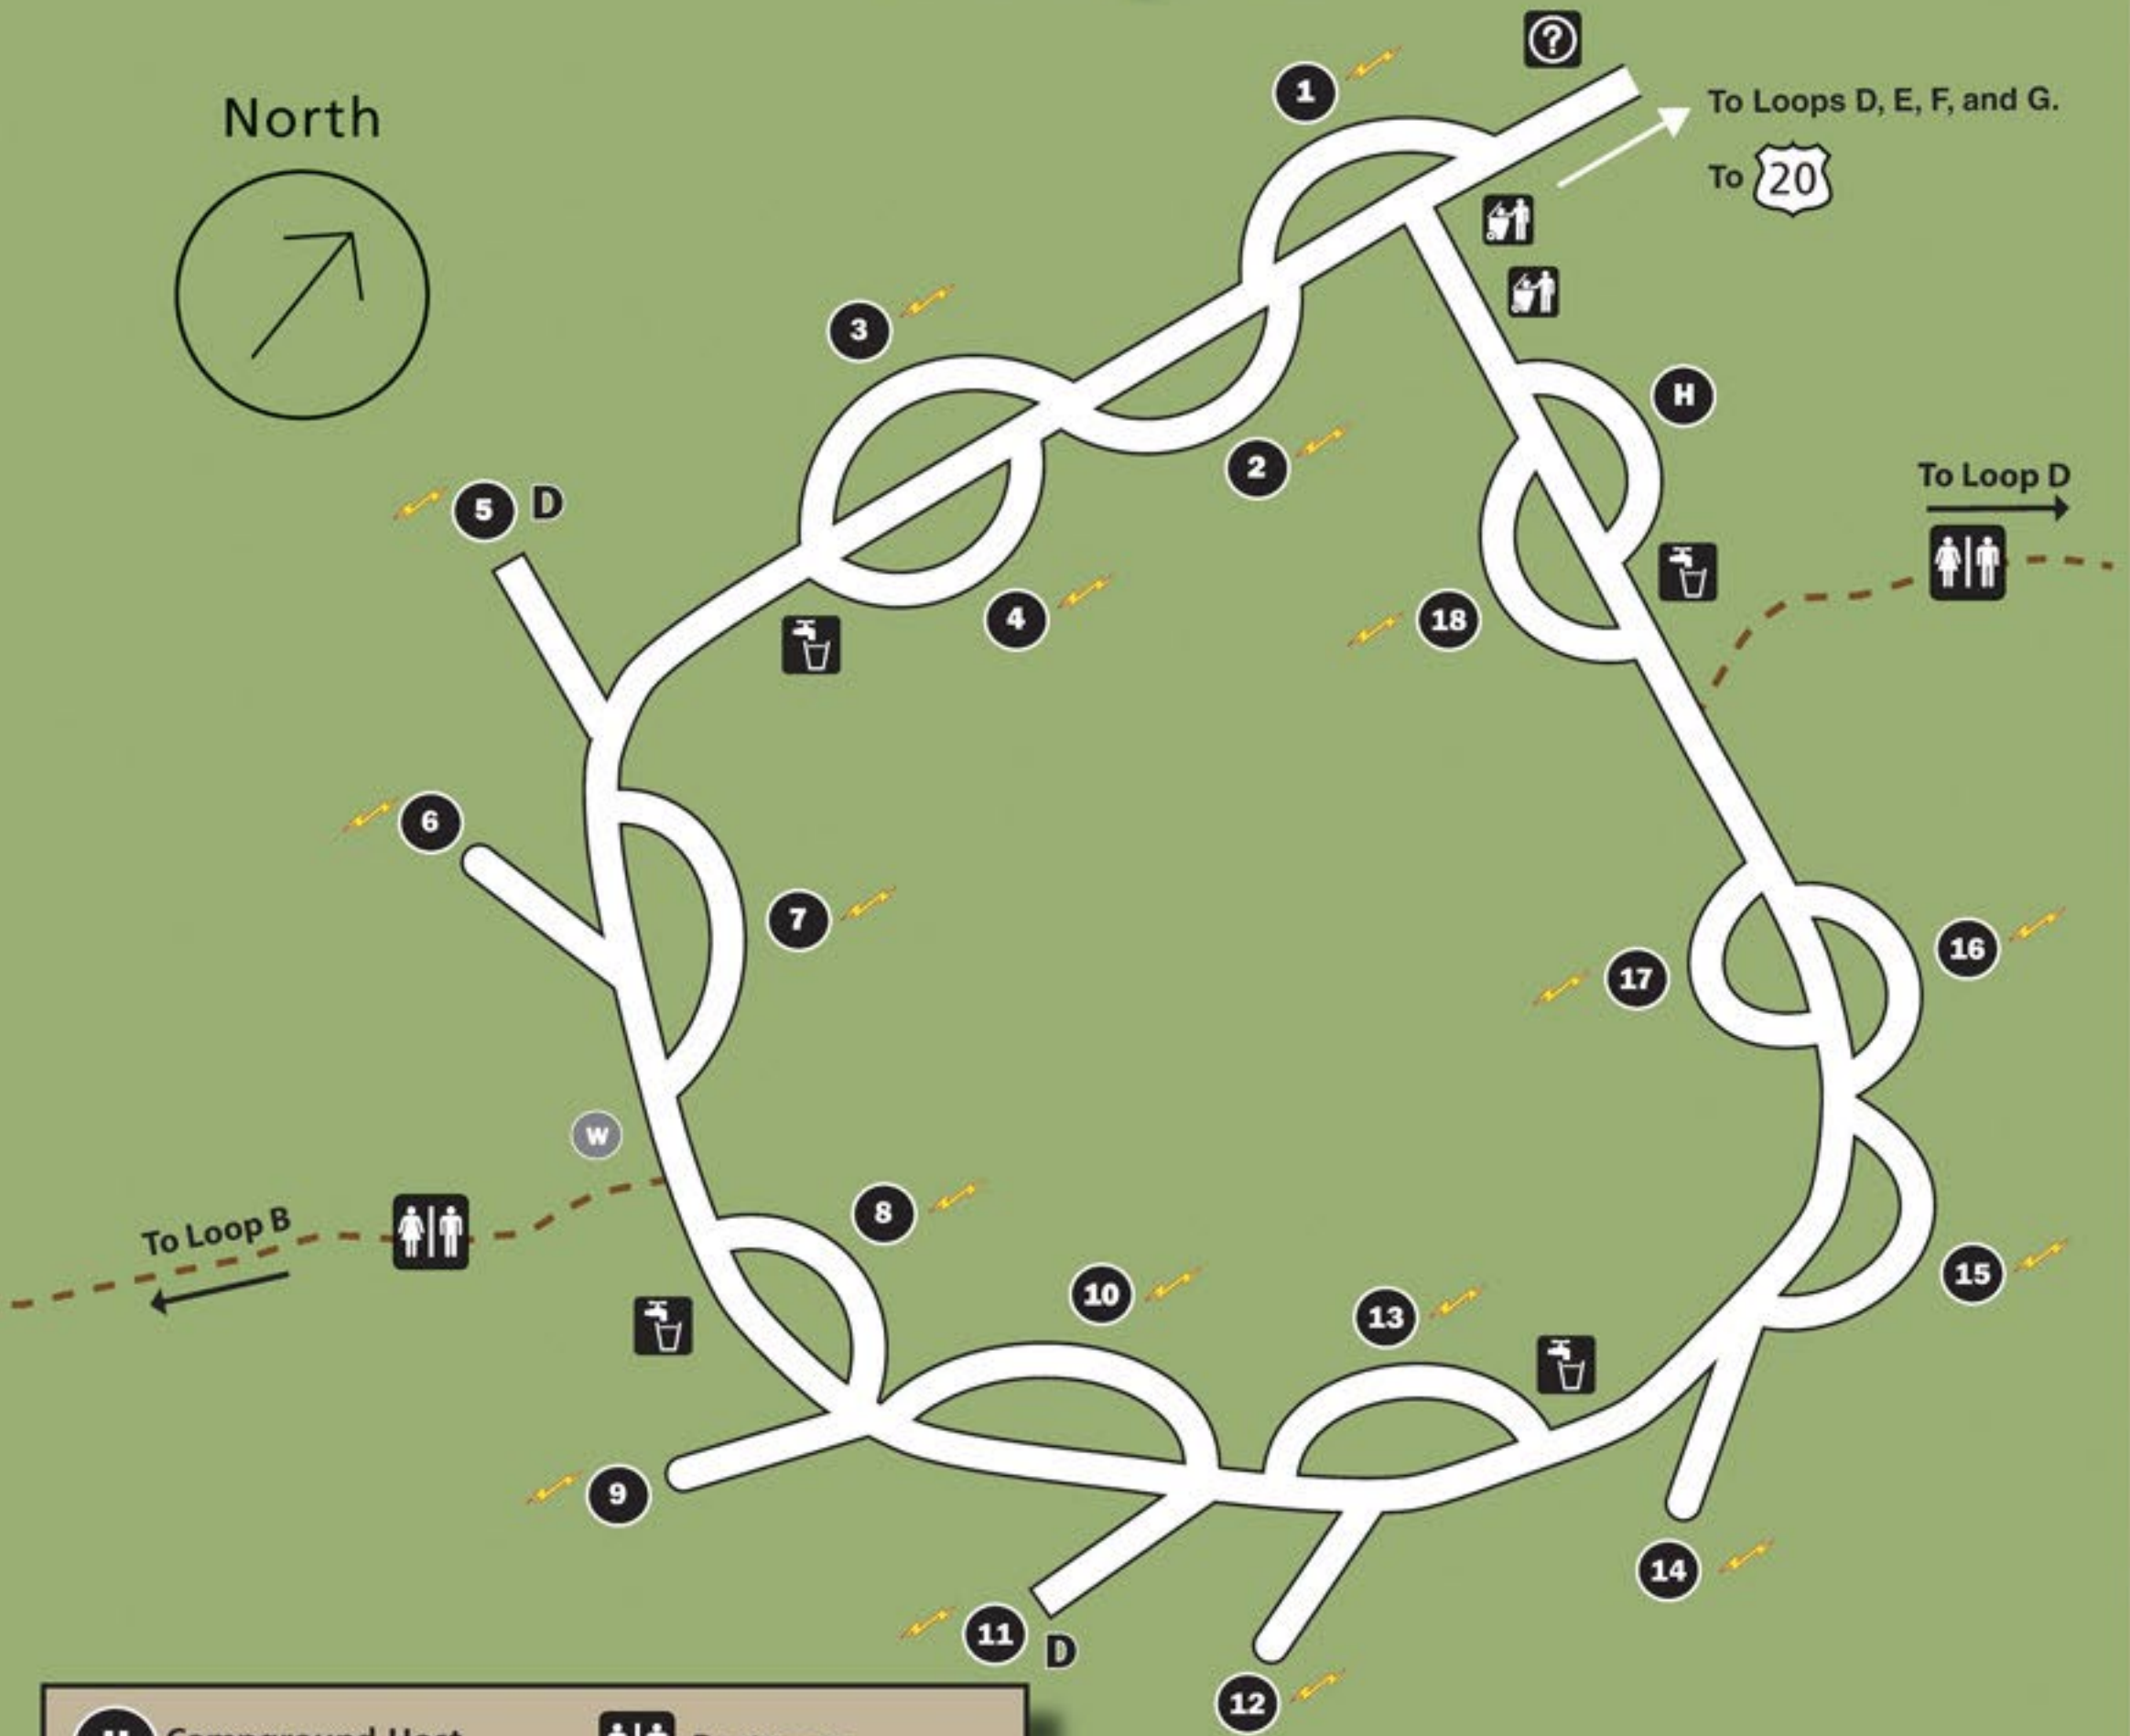

Loop C

North

- | | |
|----------------------------------|-------------------|
| H Campground Host | Restroom |
| 2 Campsite | Trash Dumpster |
| D Double Campsite | Water |
| W Gray Water Dump | Electrical Hookup |
| ? Information/Fee Station | |