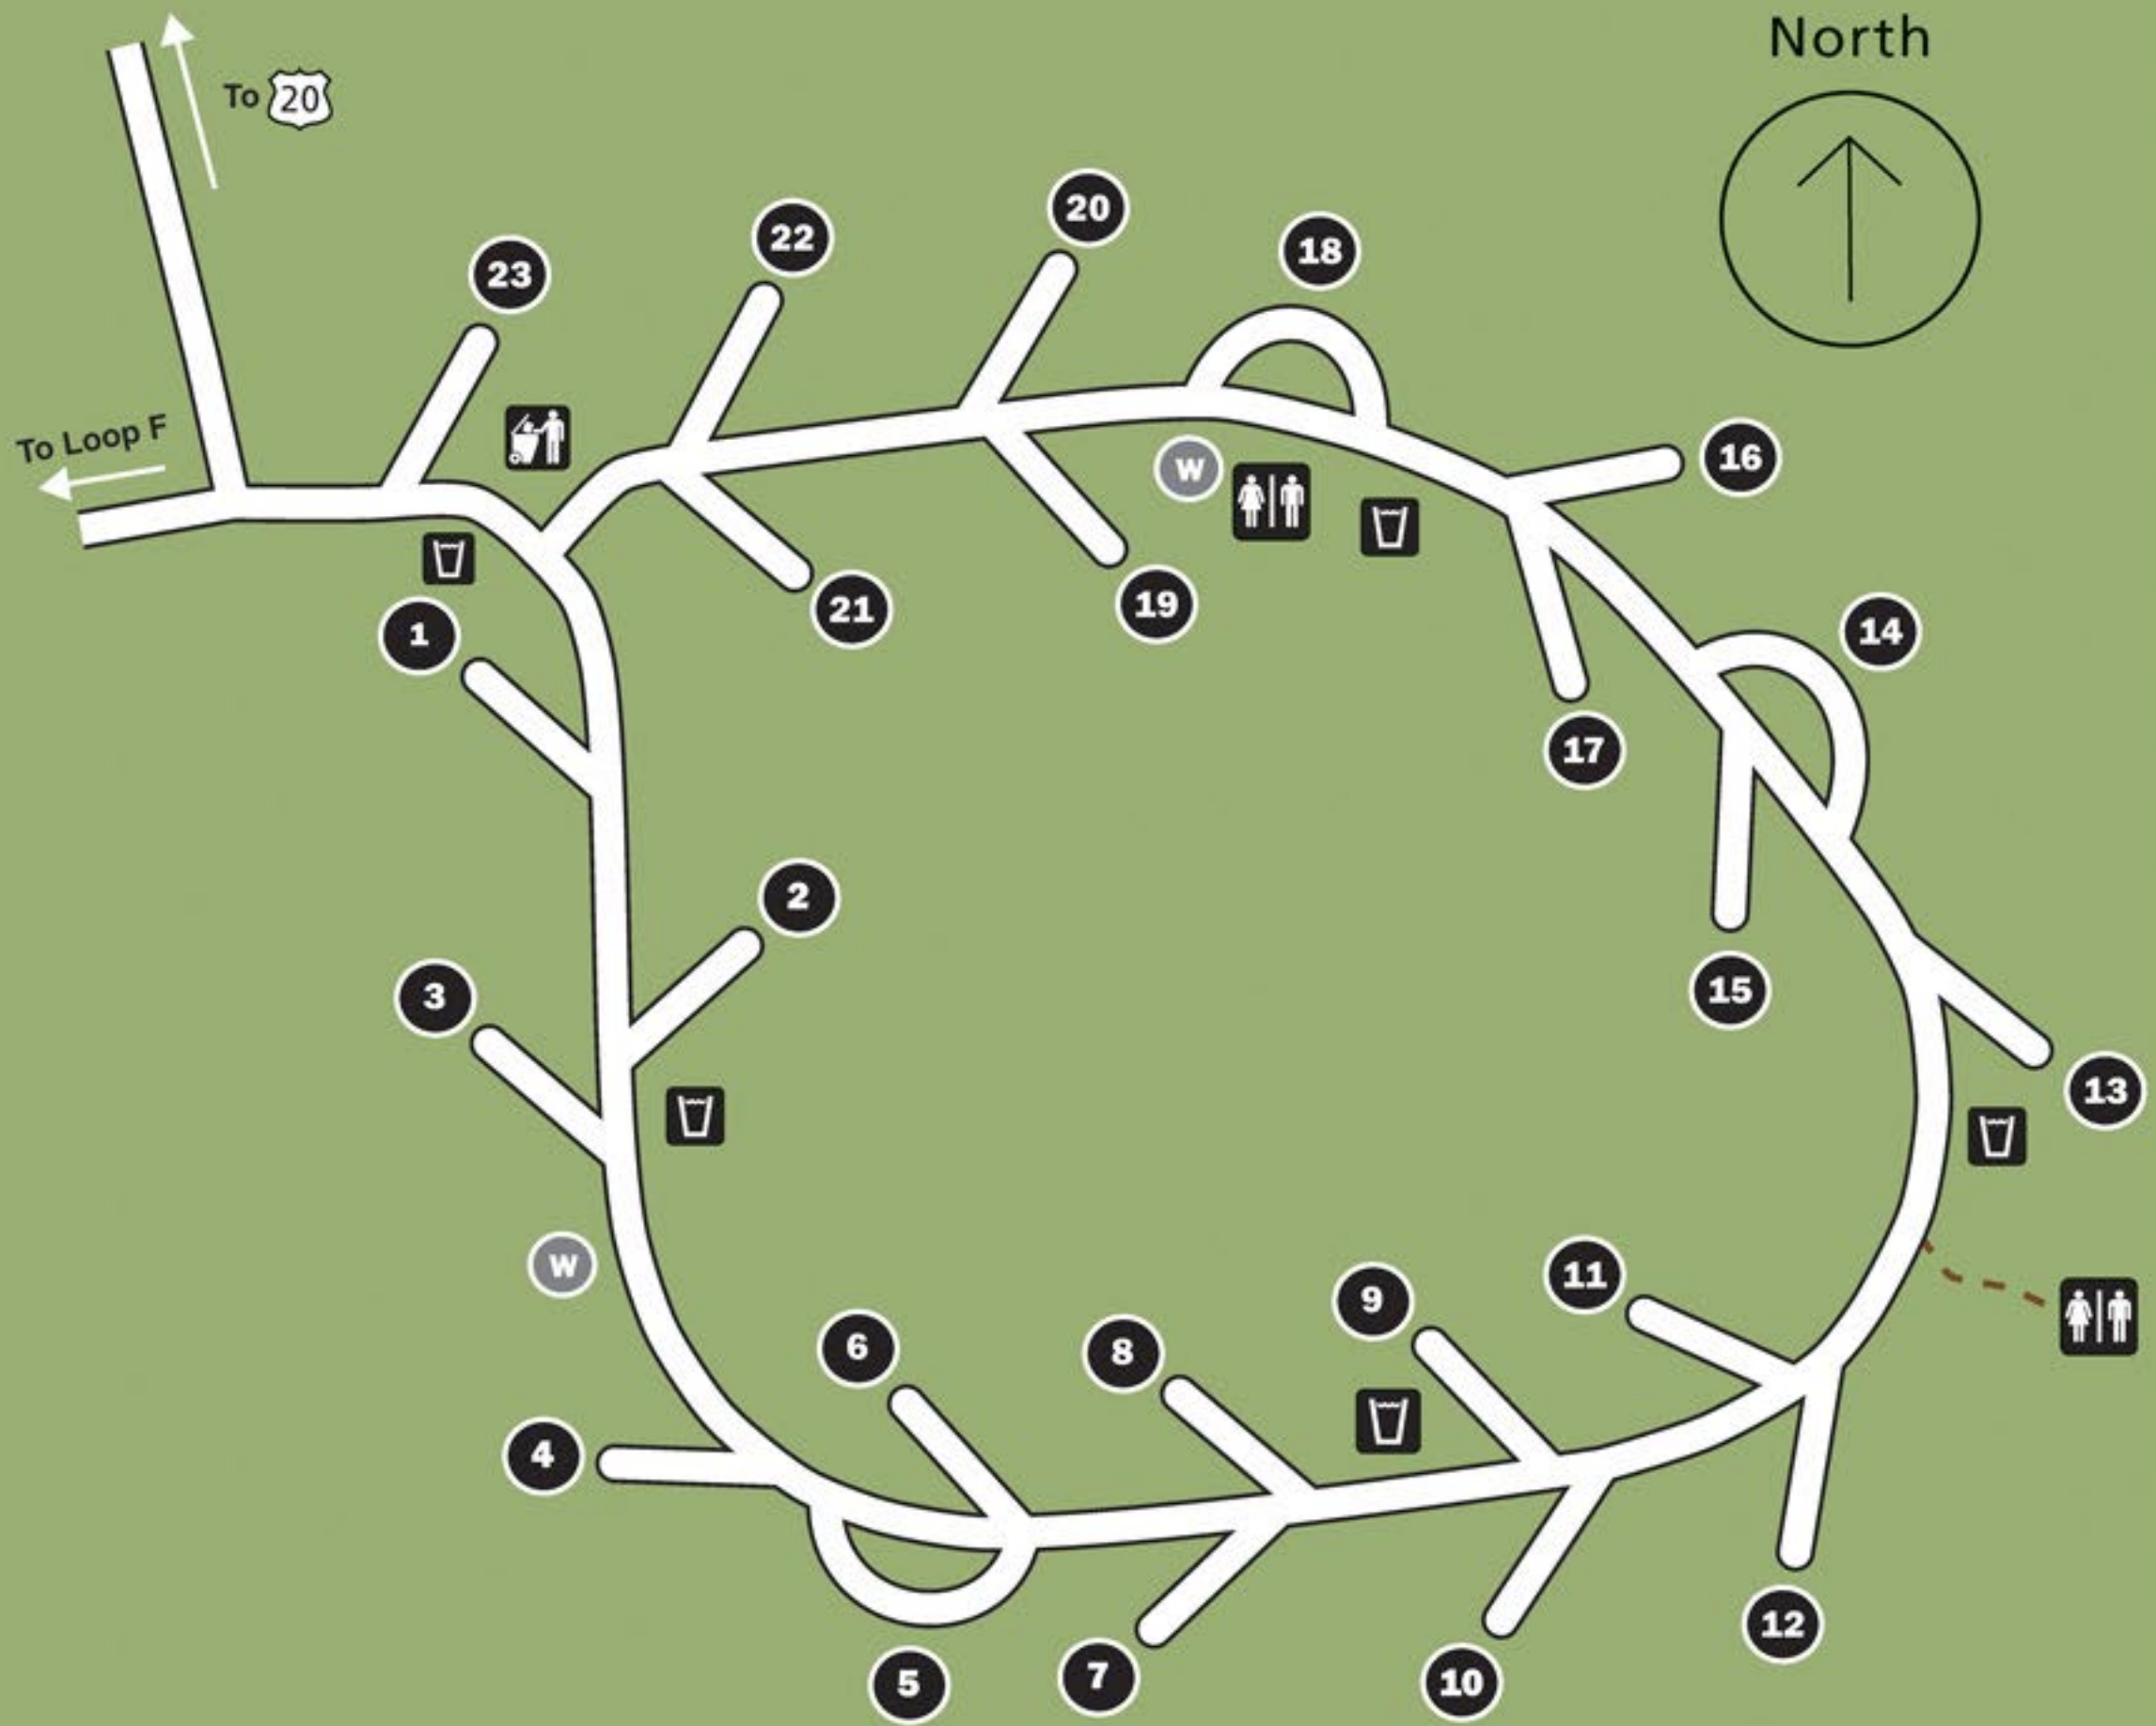

Loop G

H Campground Host	Restroom
2 Campsite	Trash Dumpster
W Gray Water Dump	Water
? Information/Fee Station	