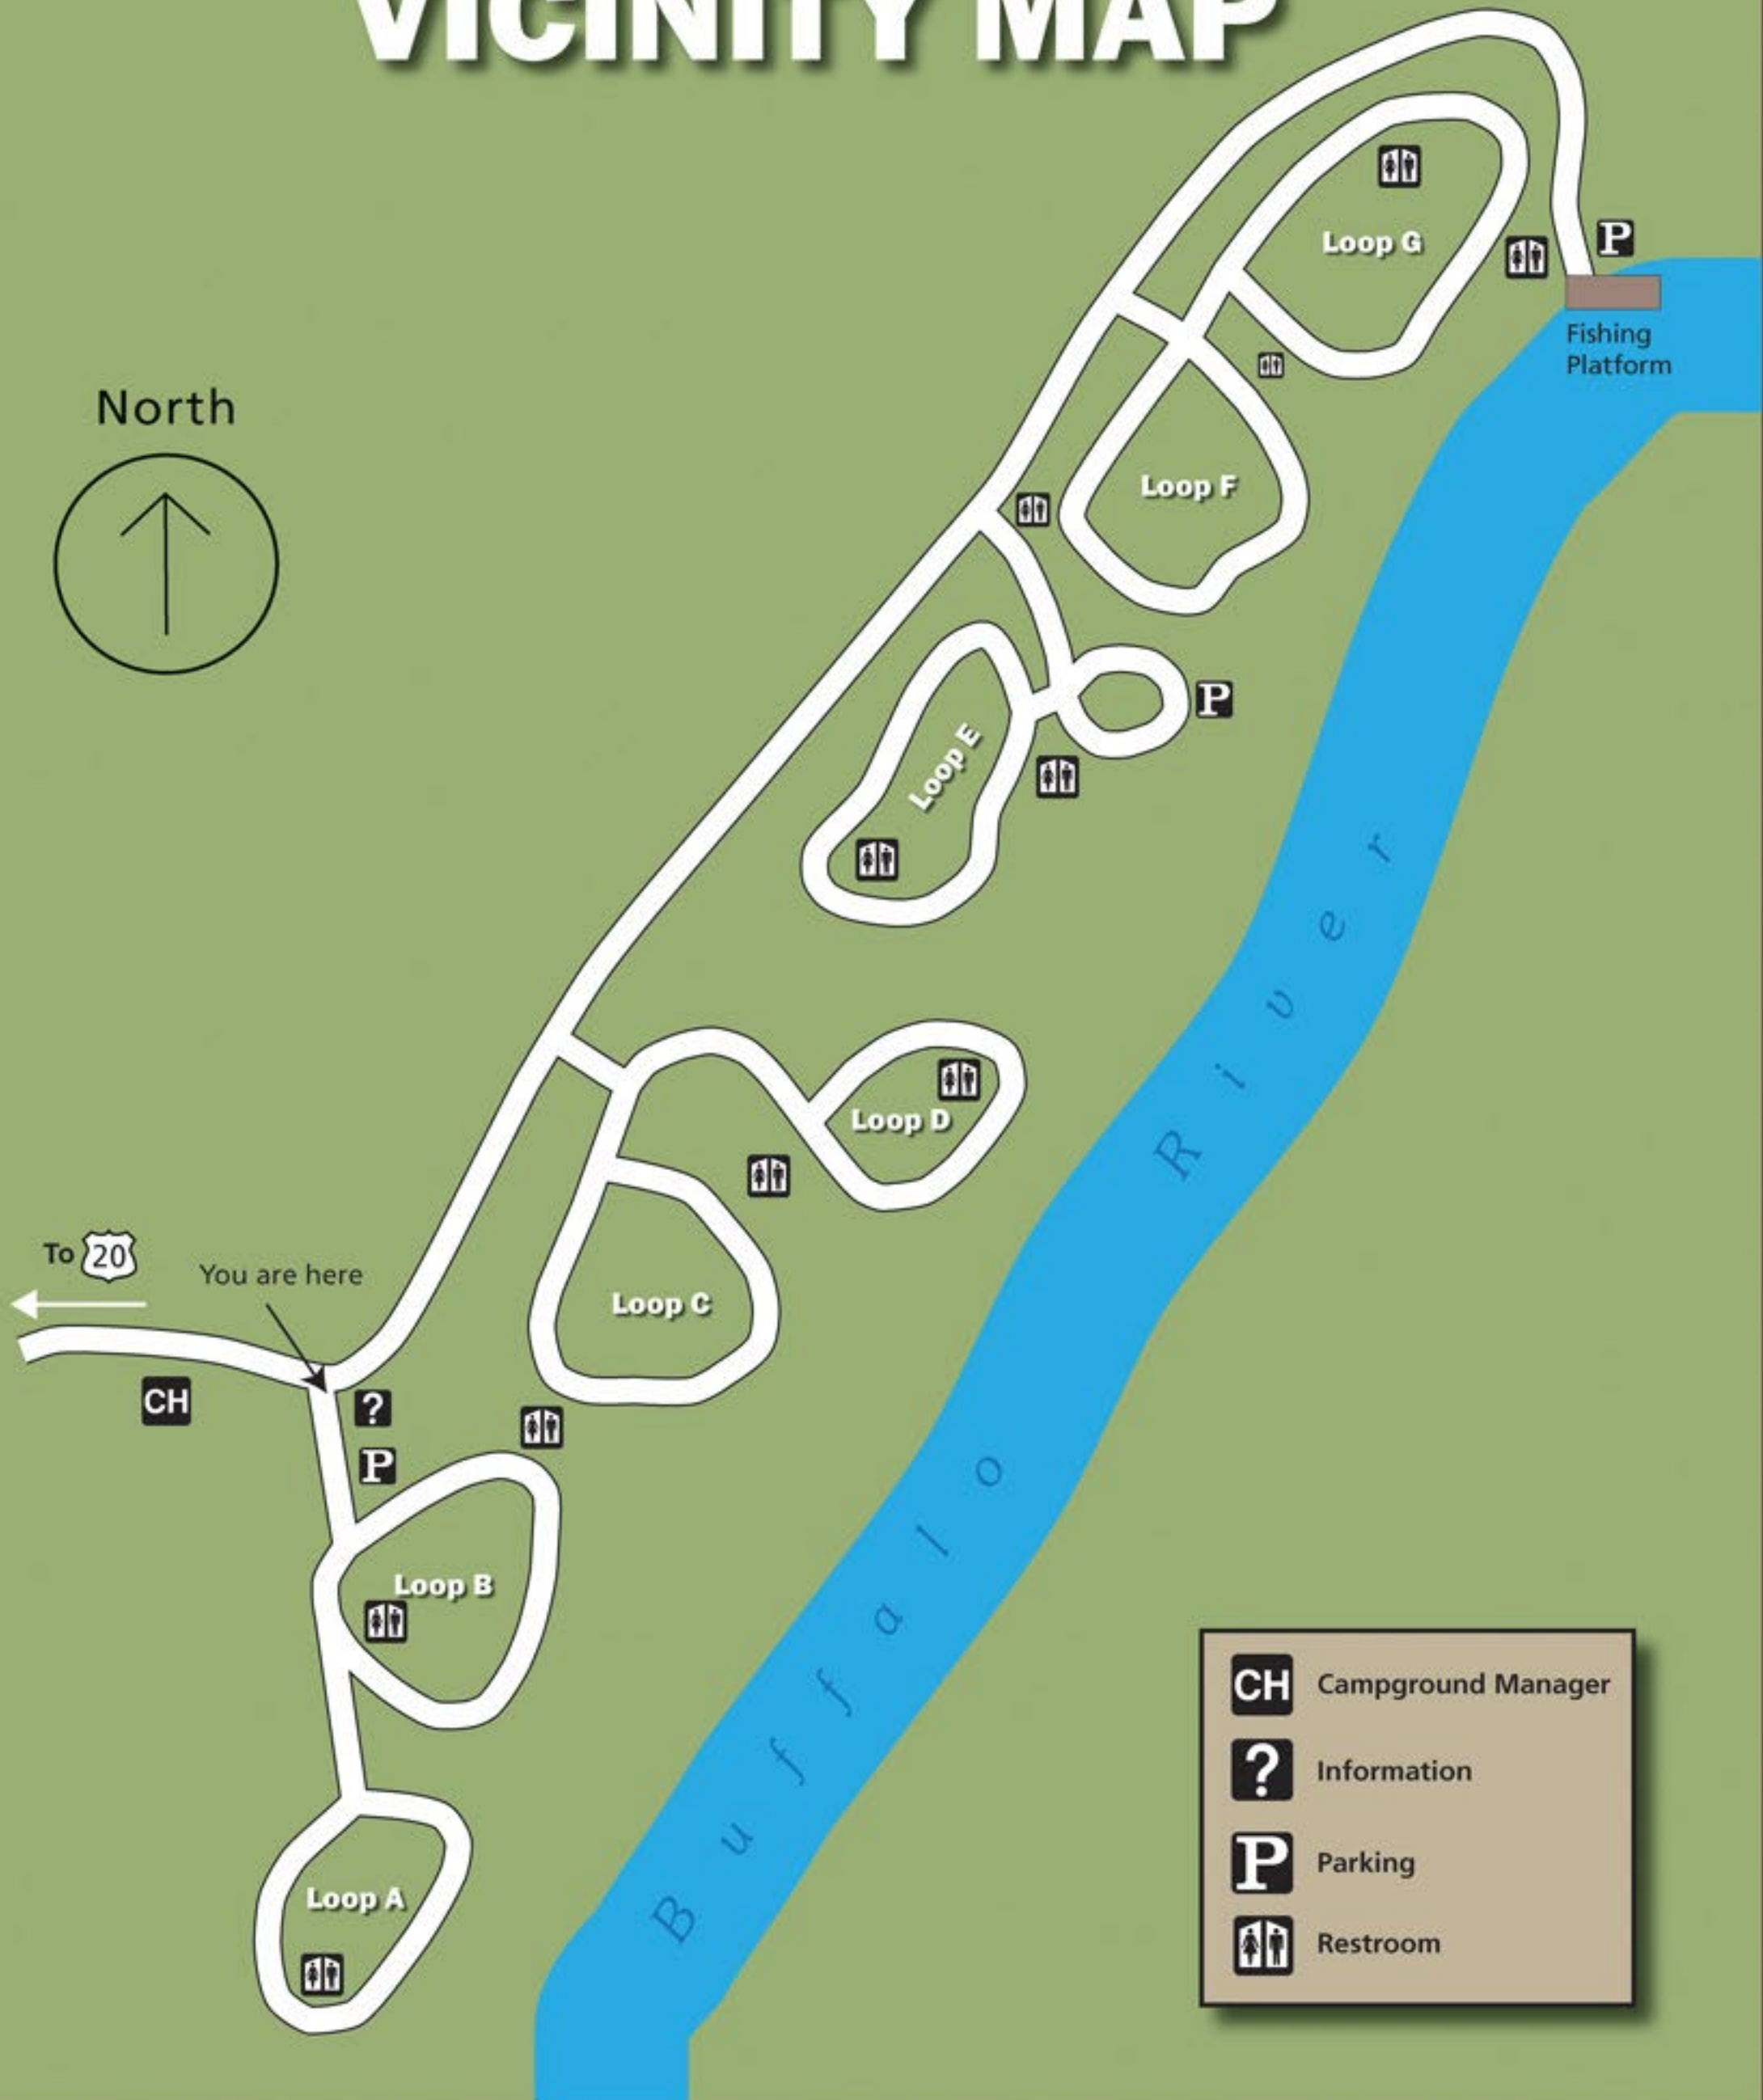

VICINITY MAP

North

- CH** Campground Manager
- ?** Information
- P** Parking
- Restroom